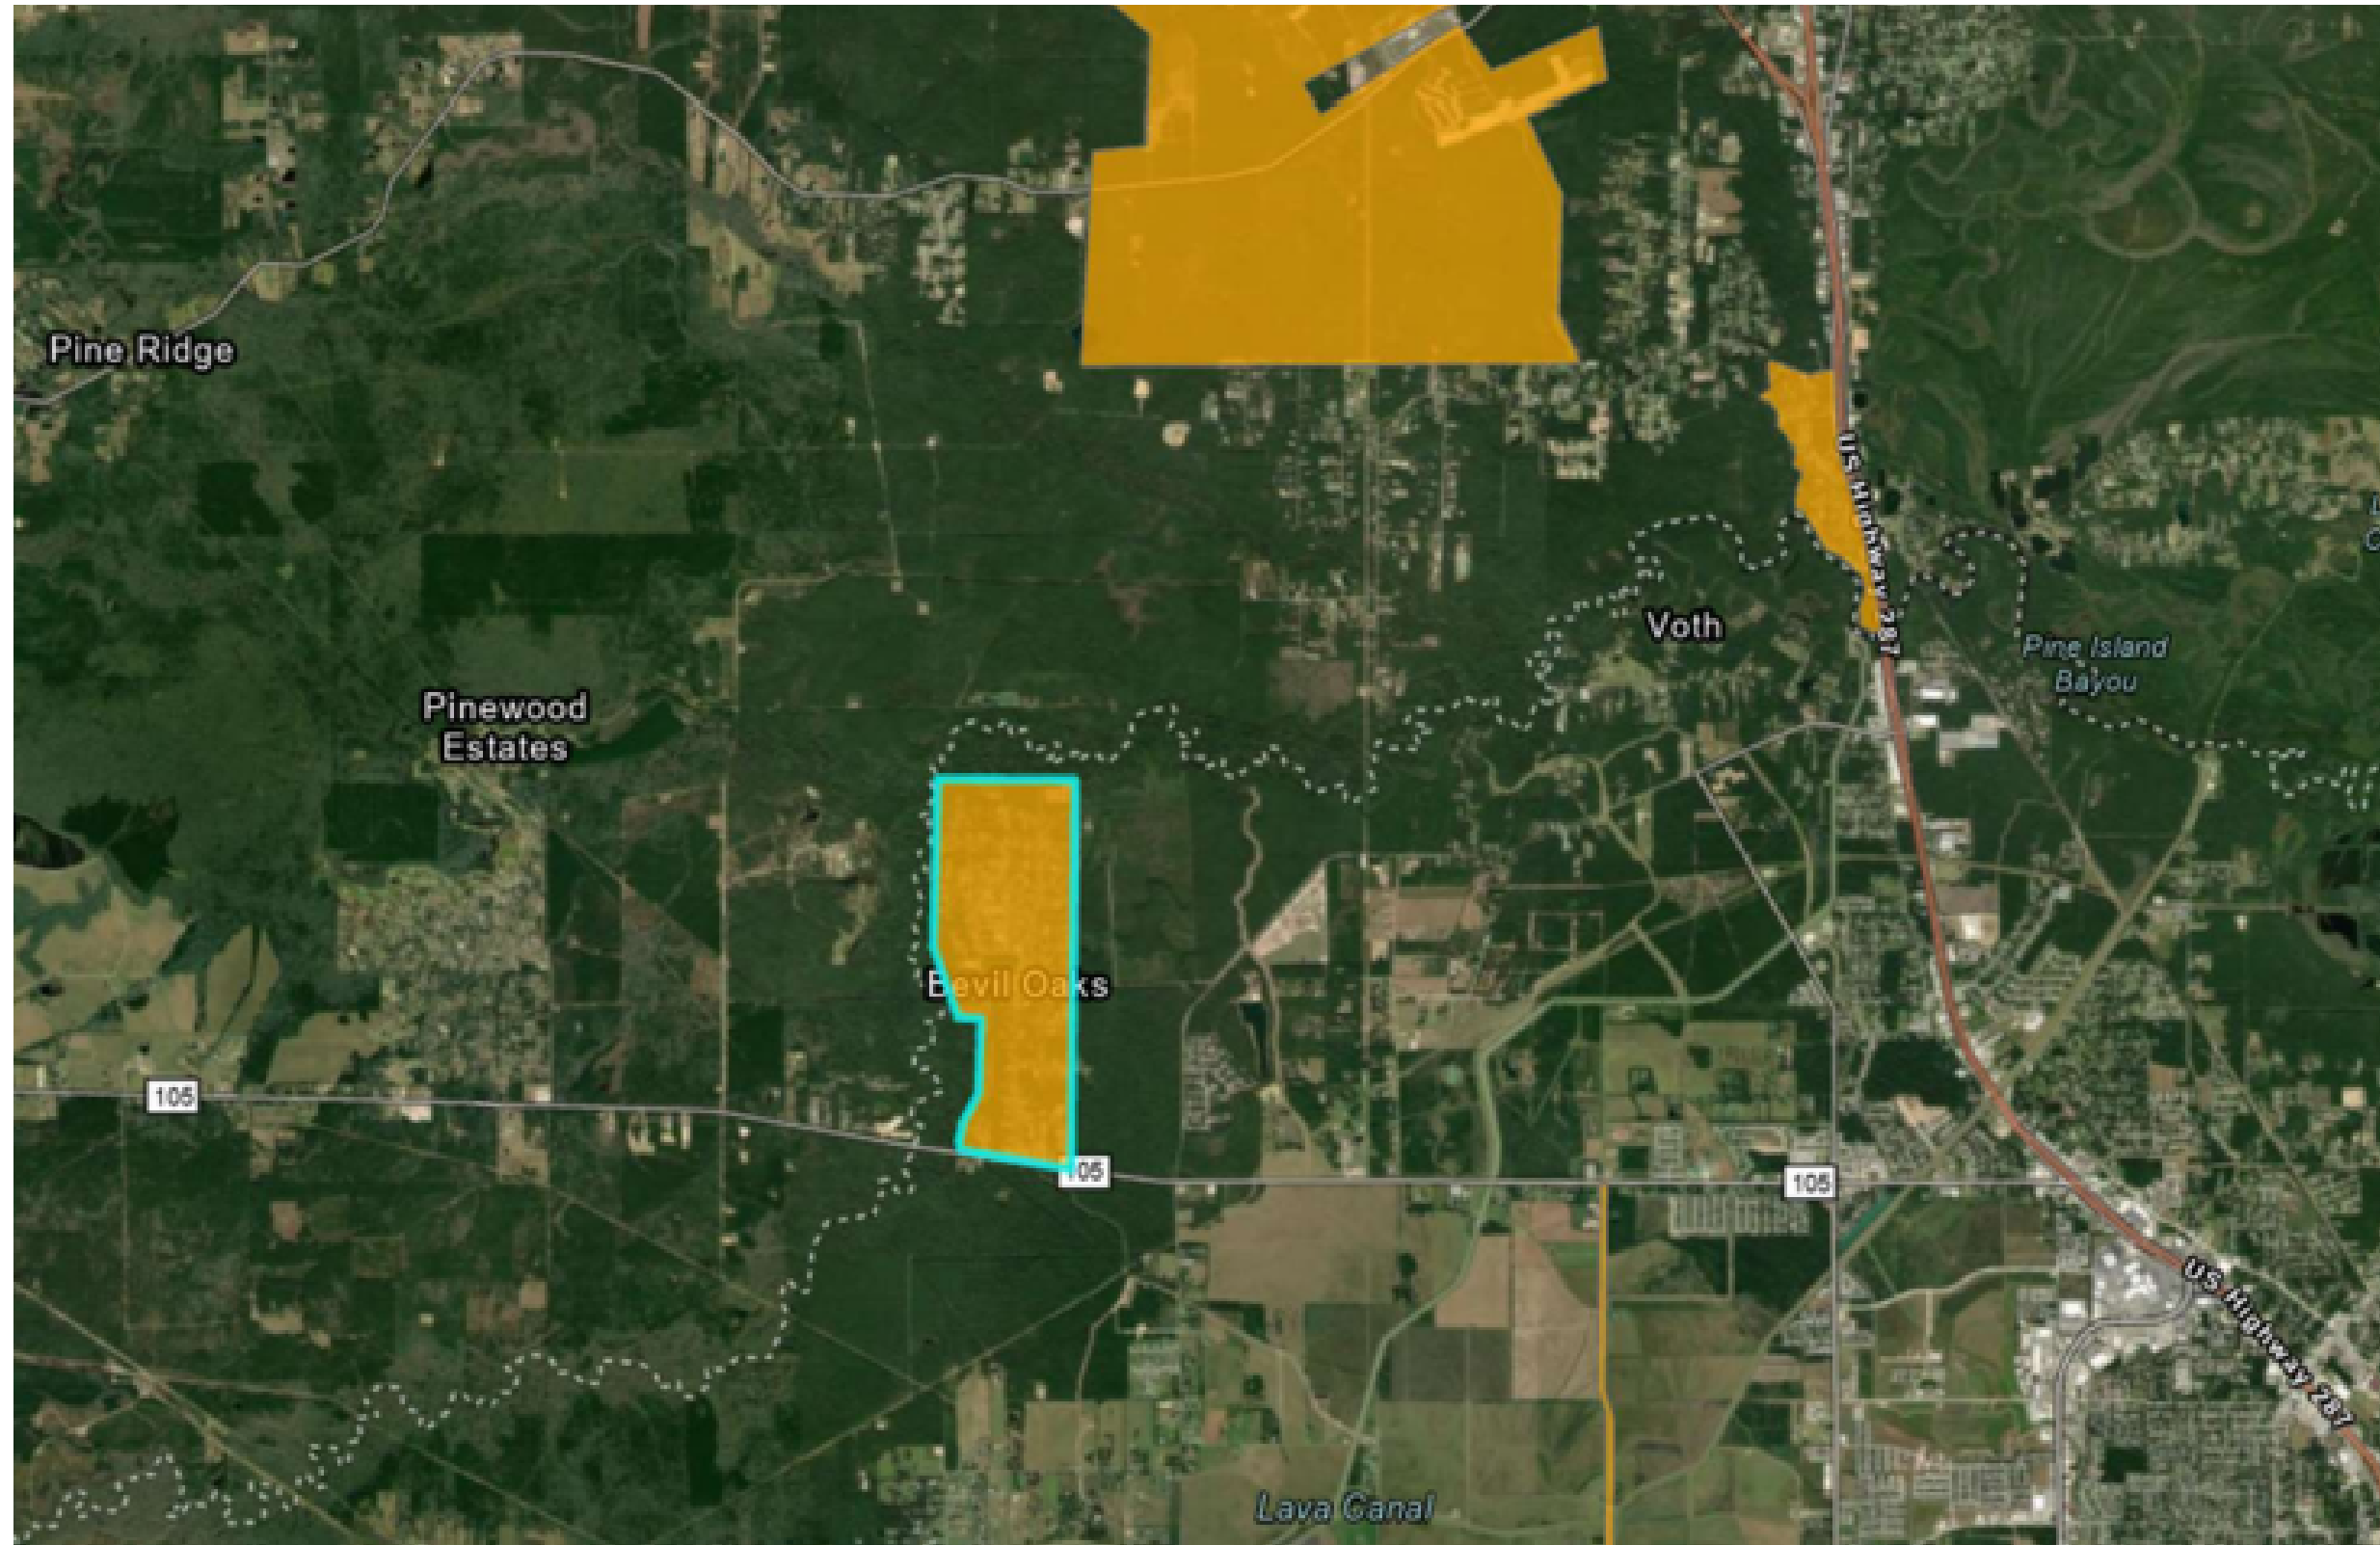

Site #1: El Vista - Port Arthur

Site #2: West 17th to 19th - Port Arthur

Site #3: Lakeside Dr. - Port Arthur

Site #4: 9th & Jimmy Johnson - Port Arthur

Site #5: Area Near Lincoln Middle School - Port Arthur

Site #6: Montrose - Port Arthur

Site #7: West Side of Port Arthur

Site #8: Air Team Site 1 - Beaumont

Site #9: Keith Road - Beaumont

Site #10: Lavaca St. - Beaumont

Site #11: Air Team Site 2 - Port Neches

Site #12: Central Buna

Site #13: Bevil Oaks

Site #14: Silsbee

Site #15: Sour Lake (West Side)

Site #16: Valinda Estates - Silsbee

Site #17: Longleaf Subdivision - Lumberton

Site #18: Sandy Creek - Jasper

Site #19: Rose Hill Acres

Site #20: East Groves