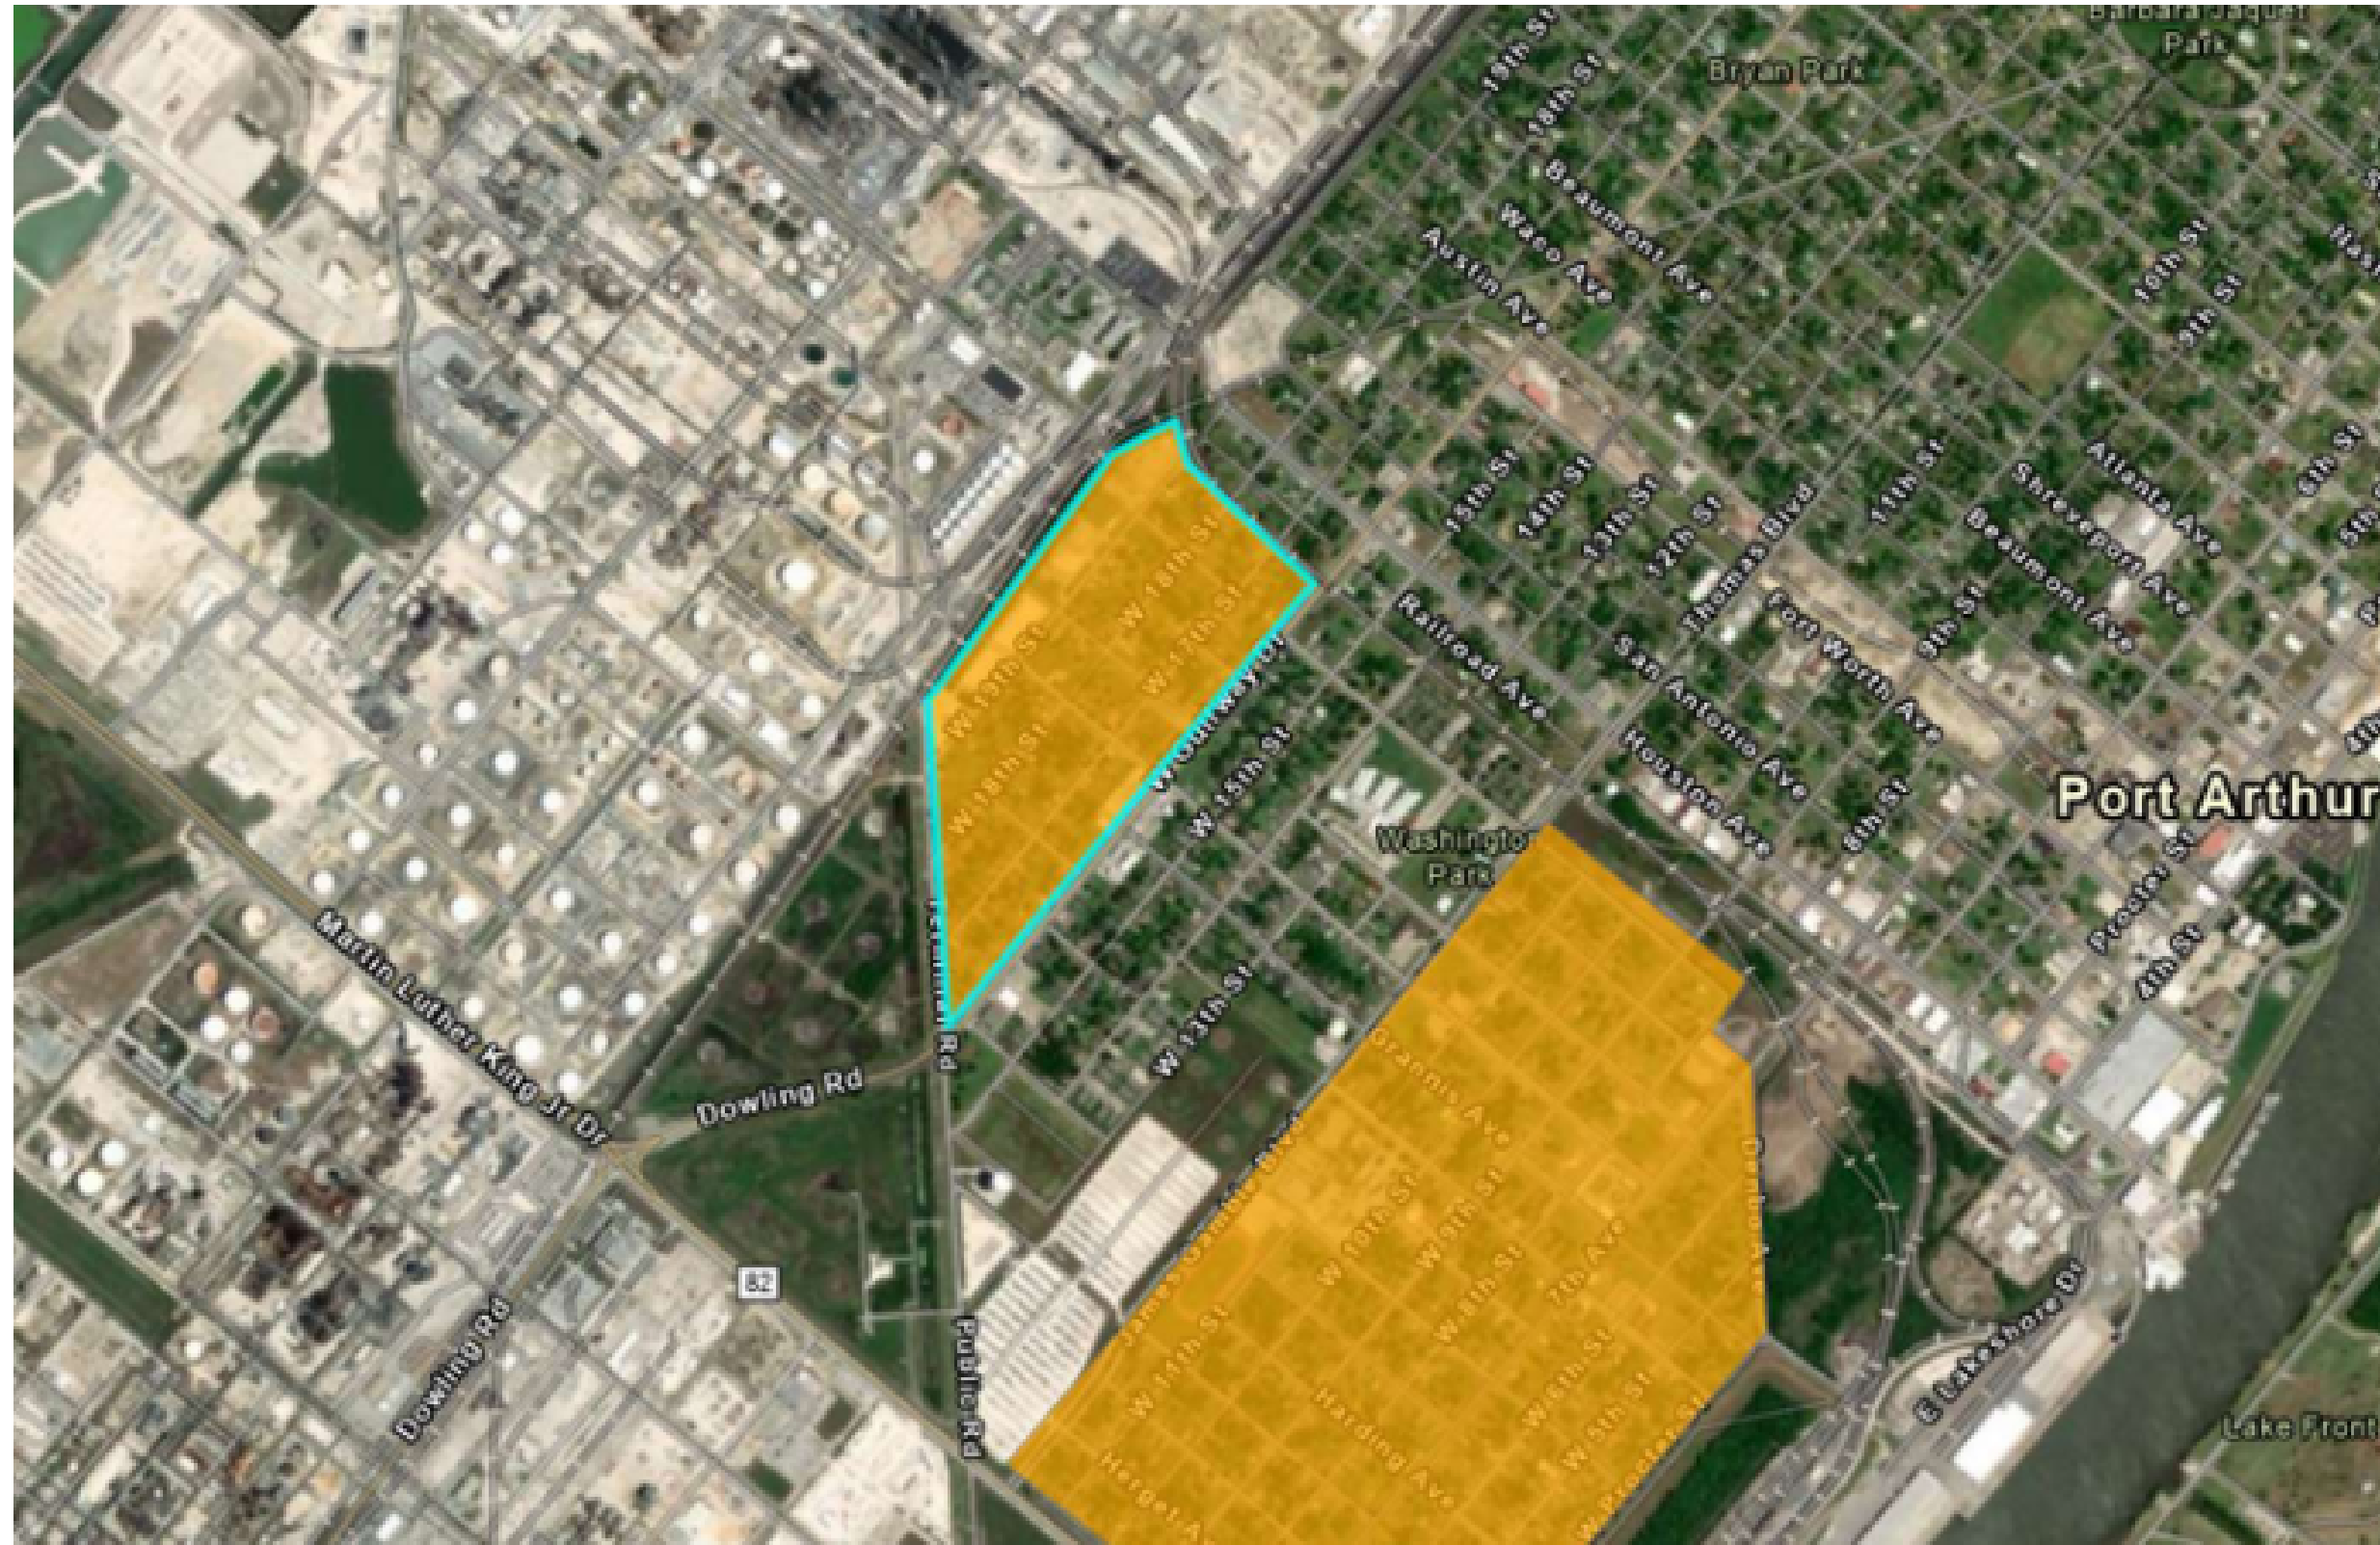

Site #1: El Vista - Port Arthur

Site #2: West 17th to 19th - Port Arthur

Site #3: Lakeside Dr. - Port Arthur

Site #4: 9th & Jimmy Johnson - Port Arthur

Site #5: Area Near Lincoln Middle School - Port Arthur

Site #6: Montrose - Port Arthur

Site #7: West Side of Port Arthur

Site #8: Air Team Site 1 - Beaumont

Site #9: Keith Road - Beaumont

Site #10: Lavaca St. - Beaumont

Site #11: Air Team Site 2 - Port Neches

Site #12: Central Buna

Site #13: Bevil Oaks

Site #14: Silsbee

Site #15: Sour Lake (West Side)

Site #16: Valinda Estates - Silsbee

Site #17: Longleaf Subdivision - Lumberton

Site #18: Sandy Creek - Jasper

Site #19: Rose Hill Acres

Site #20: East Groves