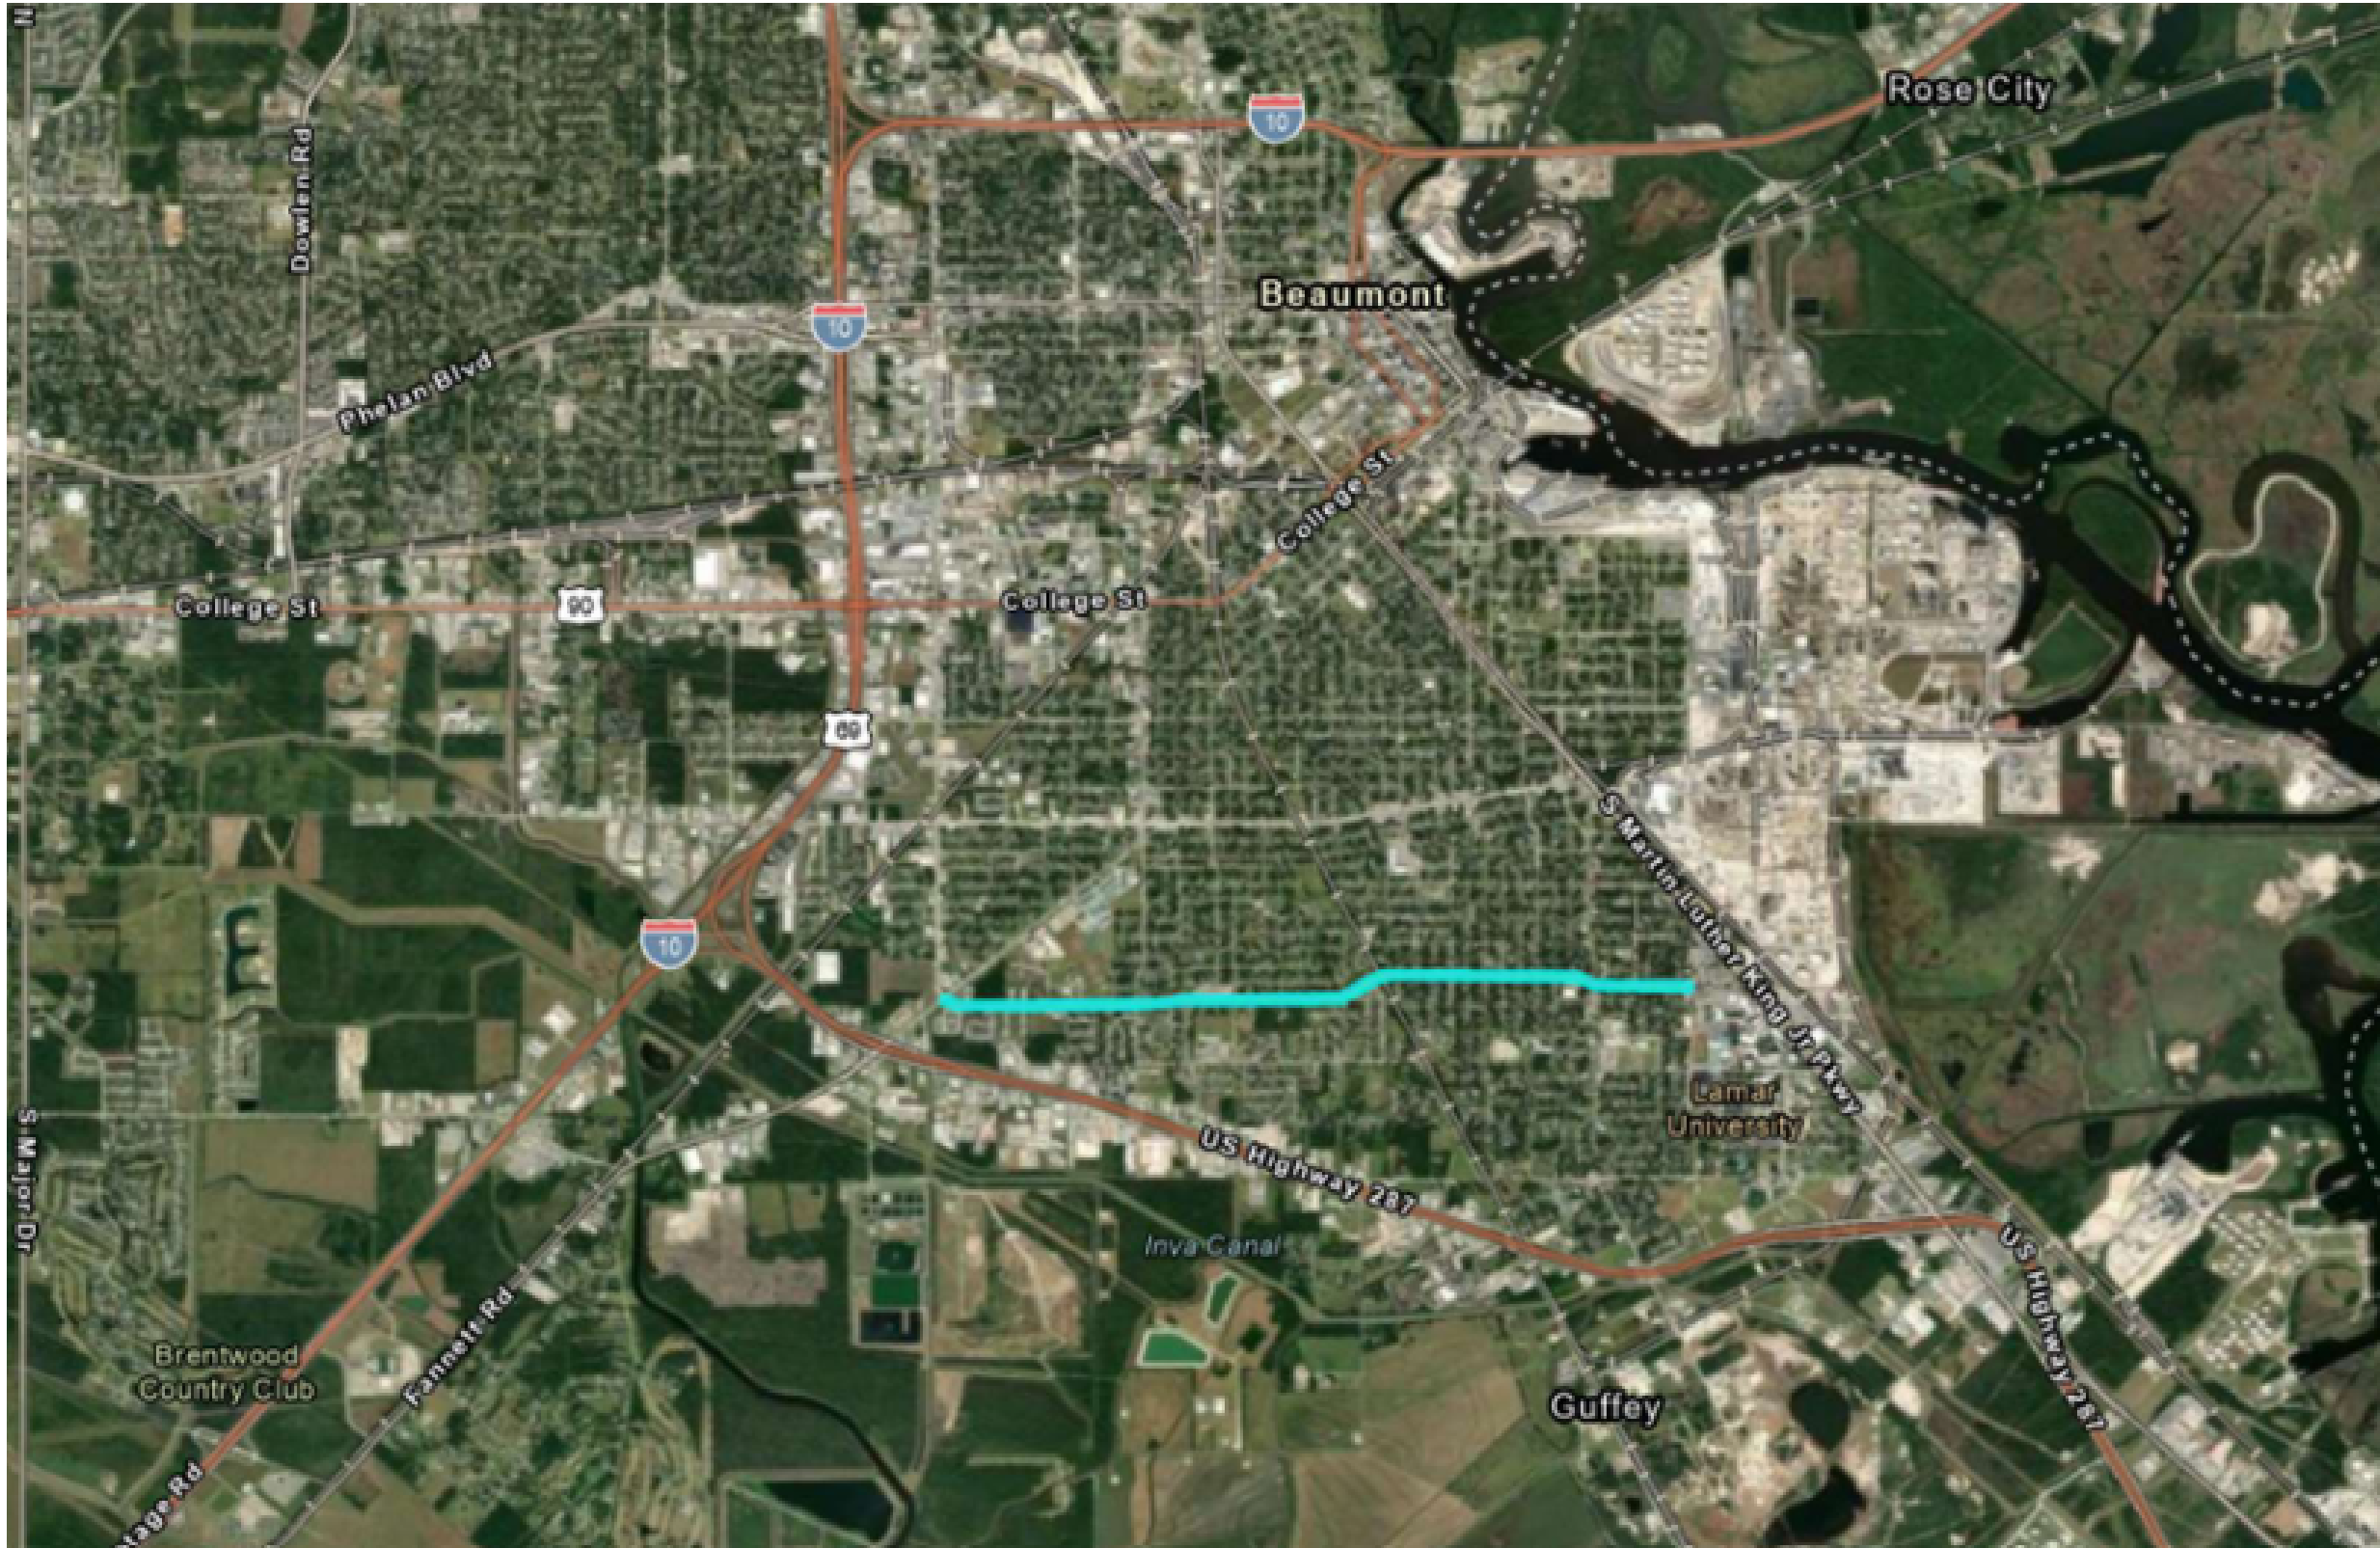

Site #1: El Vista - Port Arthur

Site #2: West 17th to 19th - Port Arthur

Site #3: Lakeside Dr. - Port Arthur

Site #4: 9th & Jimmy Johnson - Port Arthur

Site #5: Area Near Lincoln Middle School - Port Arthur

Site #6: Montrose - Port Arthur

Site #7: West Side of Port Arthur

Site #8: Air Team Site 1 - Beaumont

Site #9: Keith Road - Beaumont

Site #10: Lavaca St. - Beaumont

Site #11: Air Team Site 2 - Port Neches

Site #12: Central Buna

Site #13: Bevil Oaks

Site #14: Silsbee

Site #15: Sour Lake (West Side)

Site #16: Valinda Estates - Silsbee

Site #17: Longleaf Subdivision - Lumberton

Site #18: Sandy Creek - Jasper

Site #19: Rose Hill Acres

Site #20: East Groves