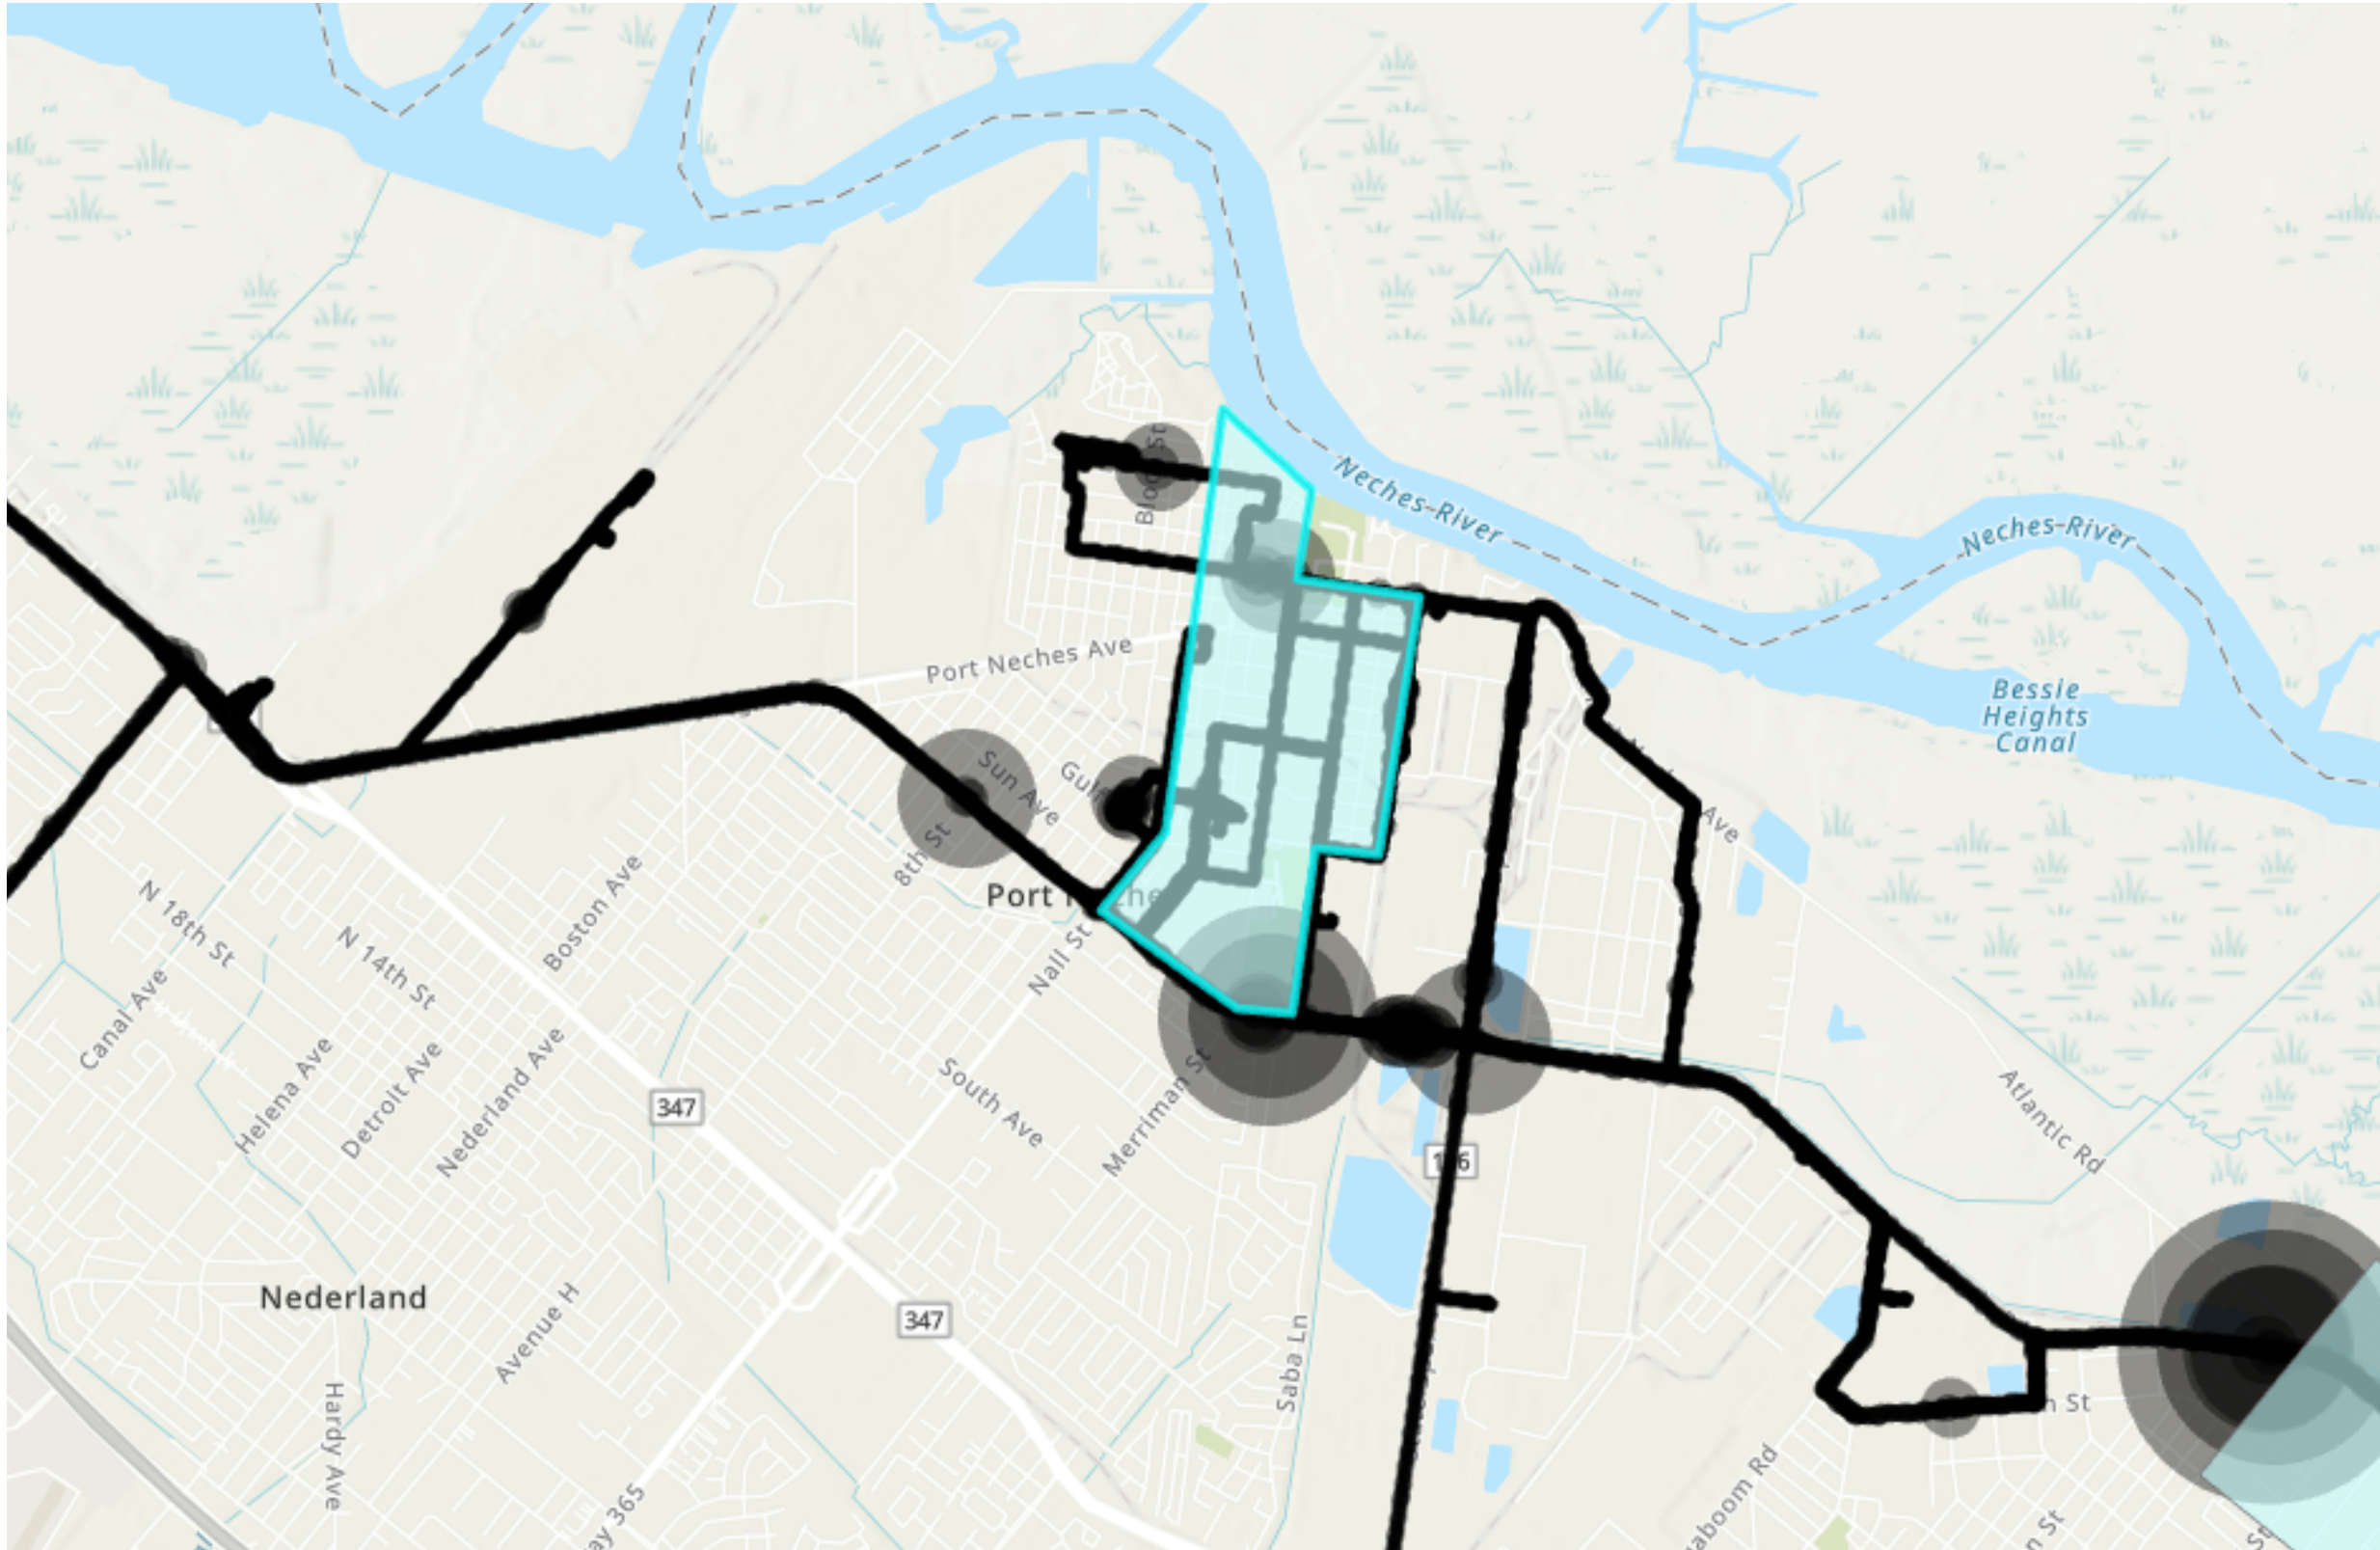

Site #1: El Vista - Port Arthur

Site #2: West 17th to 19th - Port Arthur

Site #3: Lakeside Dr. - Port Arthur

Site #4: 9th & Jimmy Johnson - Port Arthur

Site #5: Area Near Lincoln Middle School - Port Arthur

Site #6: Montrose - Port Arthur

Site #7: West Side of Port Arthur

Site #8: Air Team Site 1 - Beaumont

Site #9: Keith Road - Beaumont

Site #10: Lavaca St. - Beaumont

Site #11: Air Team Site 2 - Port Neches

Site #12: Central Buna

Site #13: Bevil Oaks

Site #14: Silsbee

Site #15: Sour Lake (West Side)

Site #16: Valinda Estates - Silsbee

Site #17: Longleaf Subdivision - Lumberton

Site #18: Sandy Creek - Jasper

Site #19: Rose Hill Acres

Site #20: East Groves