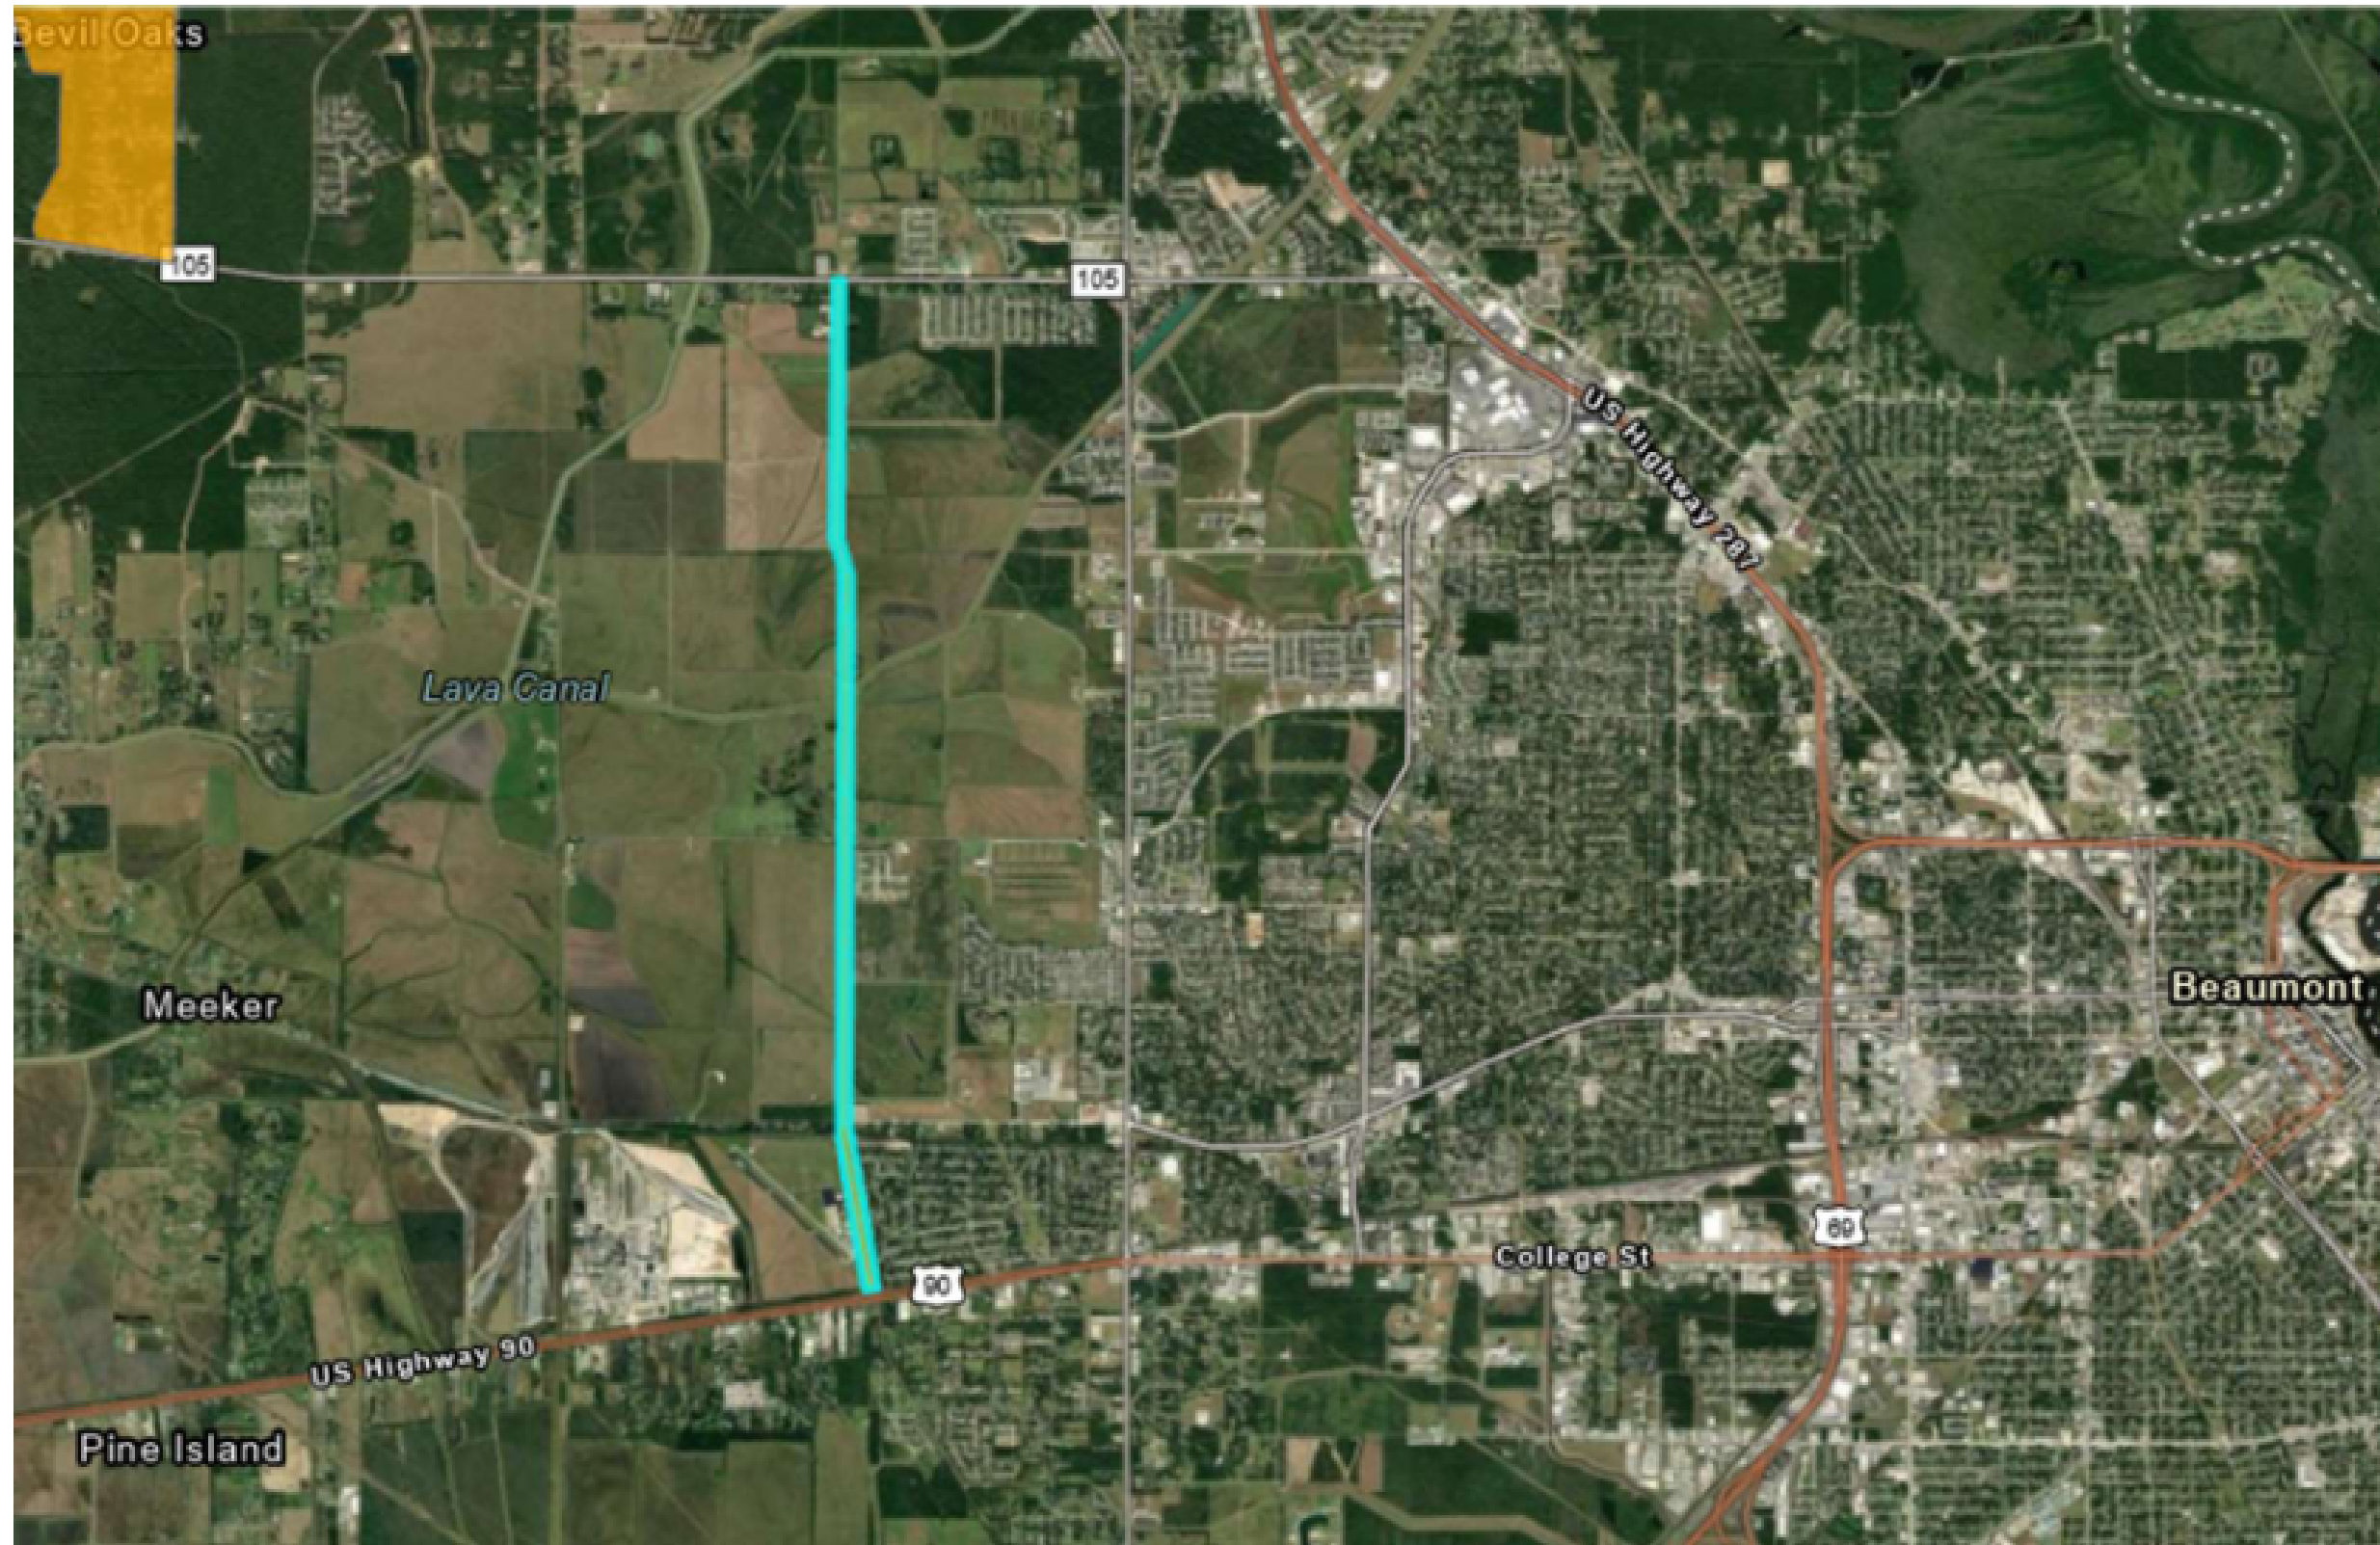

Site #1: El Vista - Port Arthur

Site #2: West 17th to 19th - Port Arthur

Site #3: Lakeside Dr. - Port Arthur

Site #4: 9th & Jimmy Johnson - Port Arthur

Site #5: Area Near Lincoln Middle School - Port Arthur

Site #6: Montrose - Port Arthur

Site #7: West Side of Port Arthur

Site #8: Air Team Site 1 - Beaumont

Site #9: Keith Road - Beaumont

Site #10: Lavaca St. - Beaumont

Site #11: Air Team Site 2 - Port Neches

Site #12: Central Buna

Site #13: Bevil Oaks

Site #14: Silsbee

Site #15: Sour Lake (West Side)

Site #16: Valinda Estates - Silsbee

Site #17: Longleaf Subdivision - Lumberton

Site #18: Sandy Creek - Jasper

Site #19: Rose Hill Acres

Site #20: East Groves