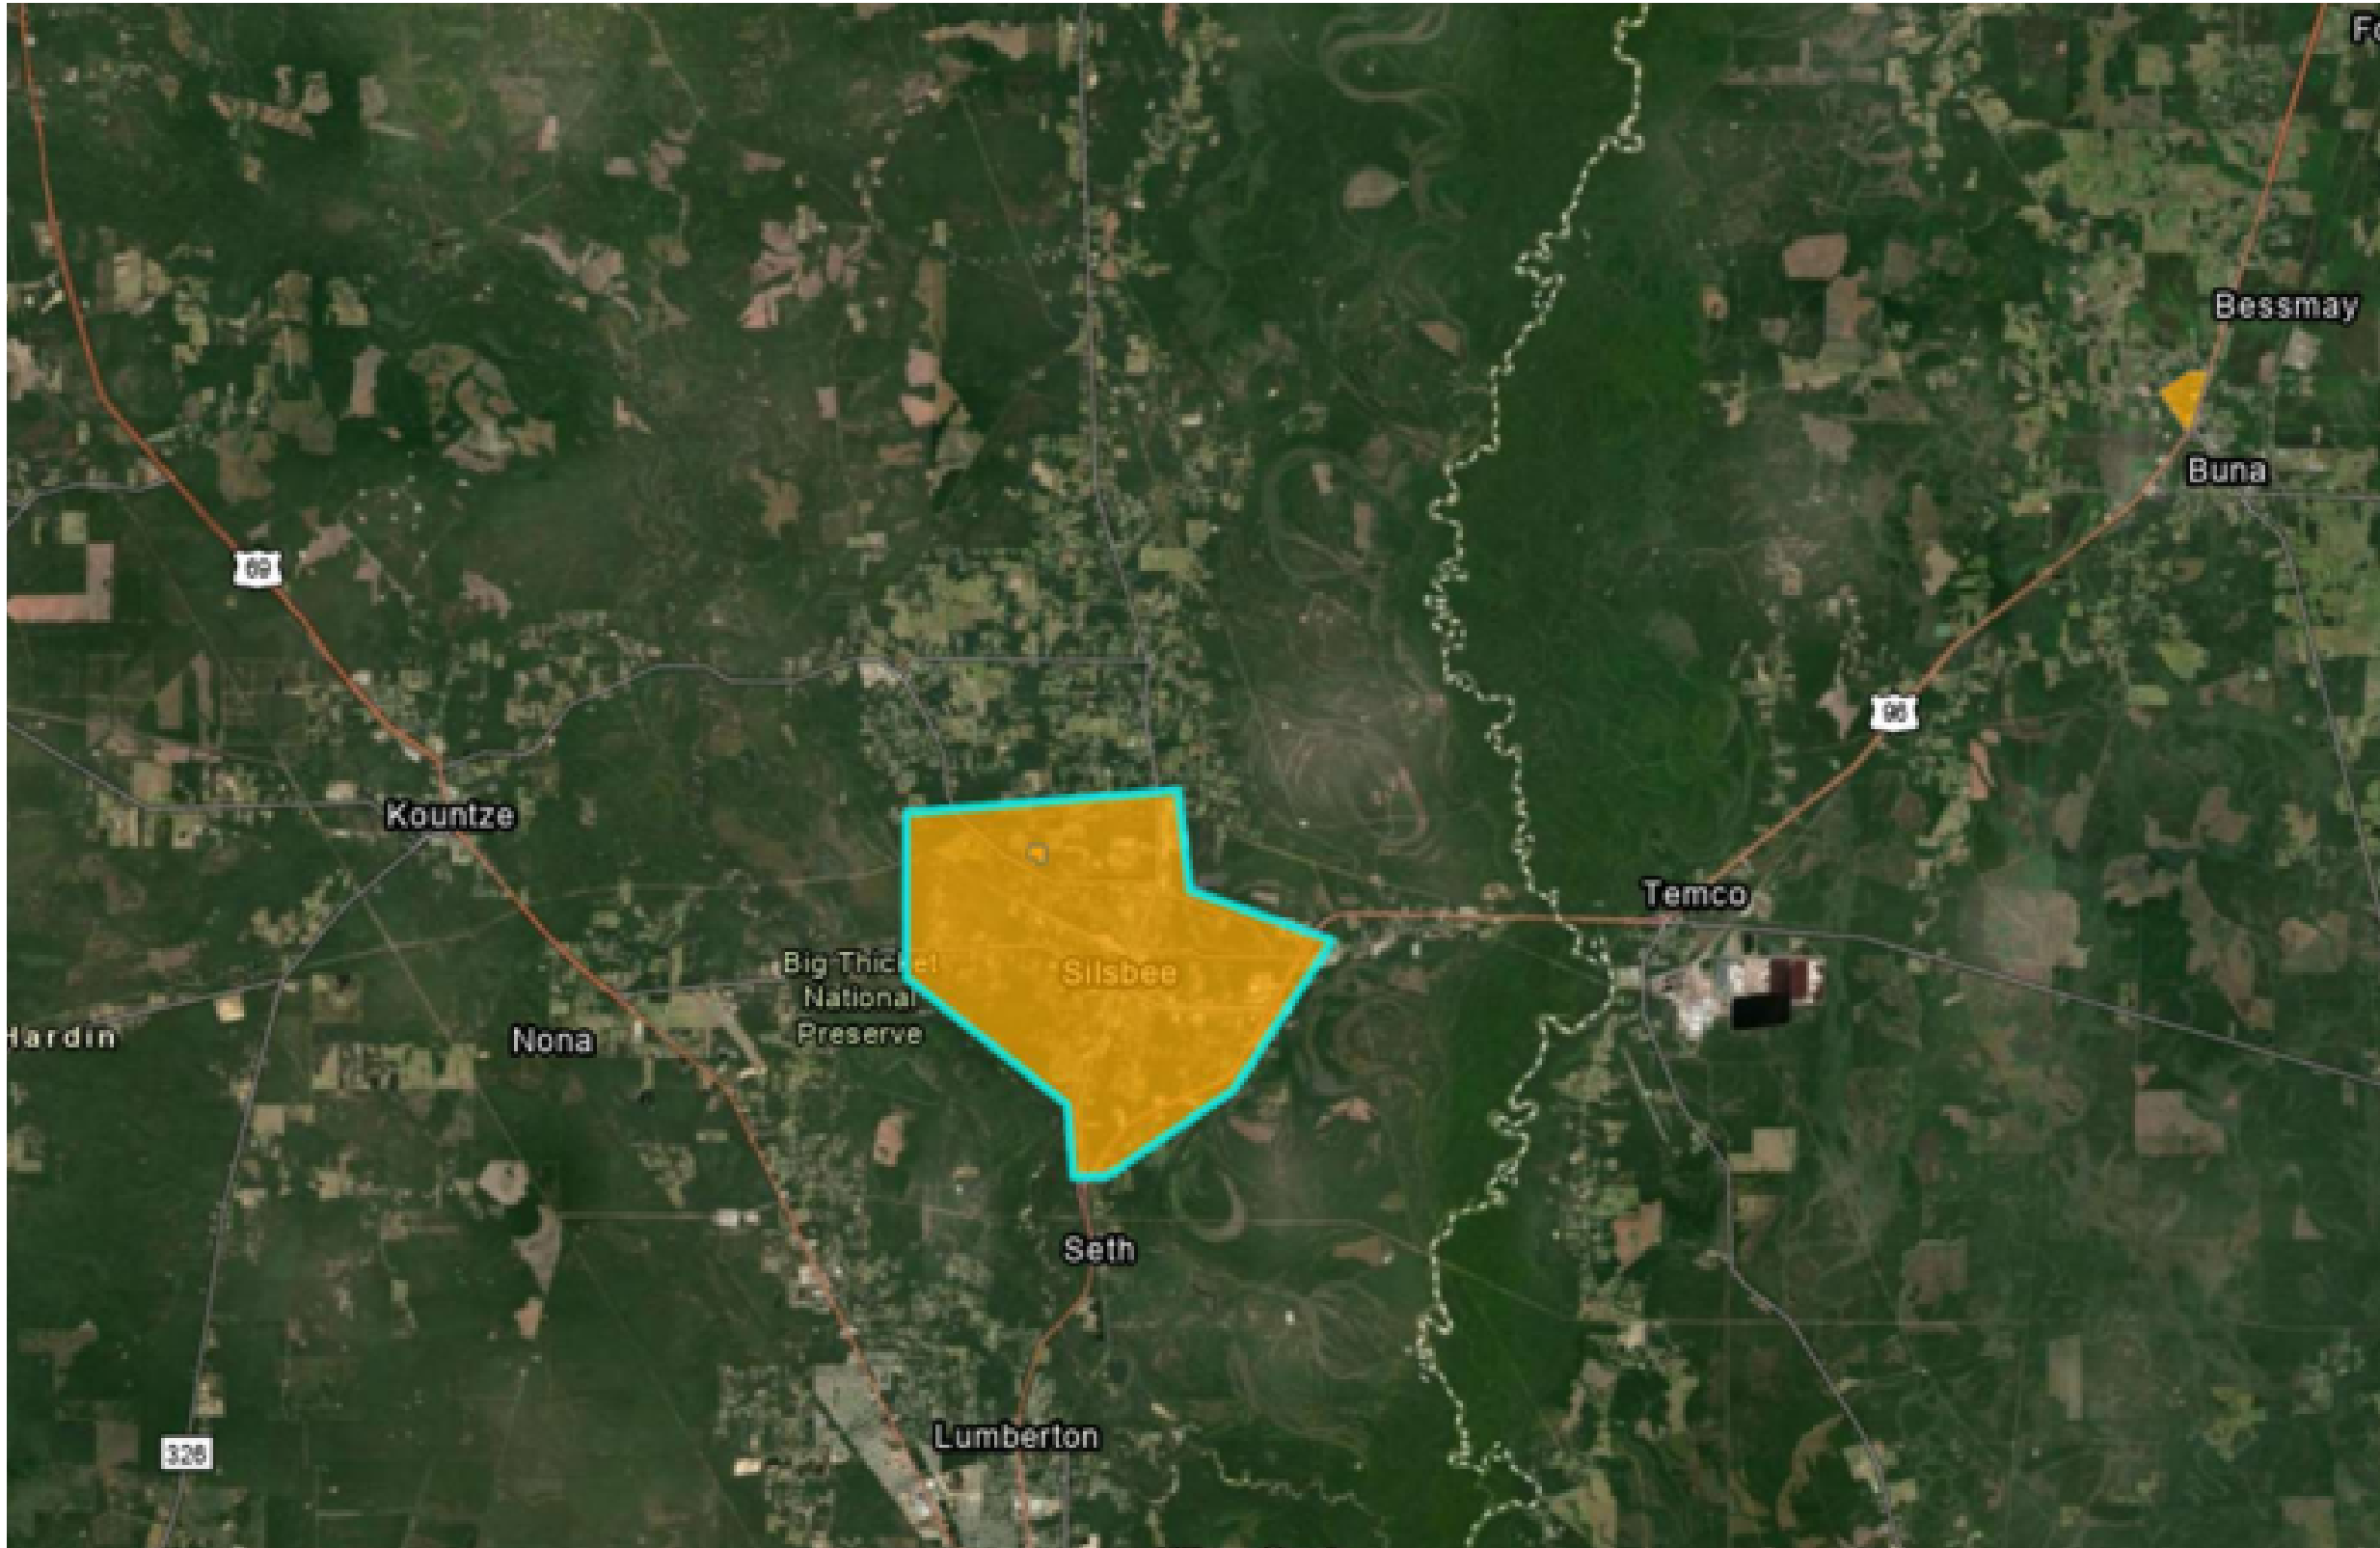

Site #1: El Vista - Port Arthur

Site #2: West 17th to 19th - Port Arthur

Site #3: Lakeside Dr. - Port Arthur

Site #4: 9th & Jimmy Johnson - Port Arthur

Site #5: Area Near Lincoln Middle School - Port Arthur

Site #6: Montrose - Port Arthur

Site #7: West Side of Port Arthur

Site #8: Air Team Site 1 - Beaumont

Site #9: Keith Road - Beaumont

Site #10: Lavaca St. - Beaumont

Site #11: Air Team Site 2 - Port Neches

Site #12: Central Buna

Site #13: Bevil Oaks

Site #14: Silsbee

Site #15: Sour Lake (West Side)

Site #16: Valinda Estates - Silsbee

Site #17: Longleaf Subdivision - Lumberton

Site #18: Sandy Creek - Jasper

Site #19: Rose Hill Acres

Site #20: East Groves