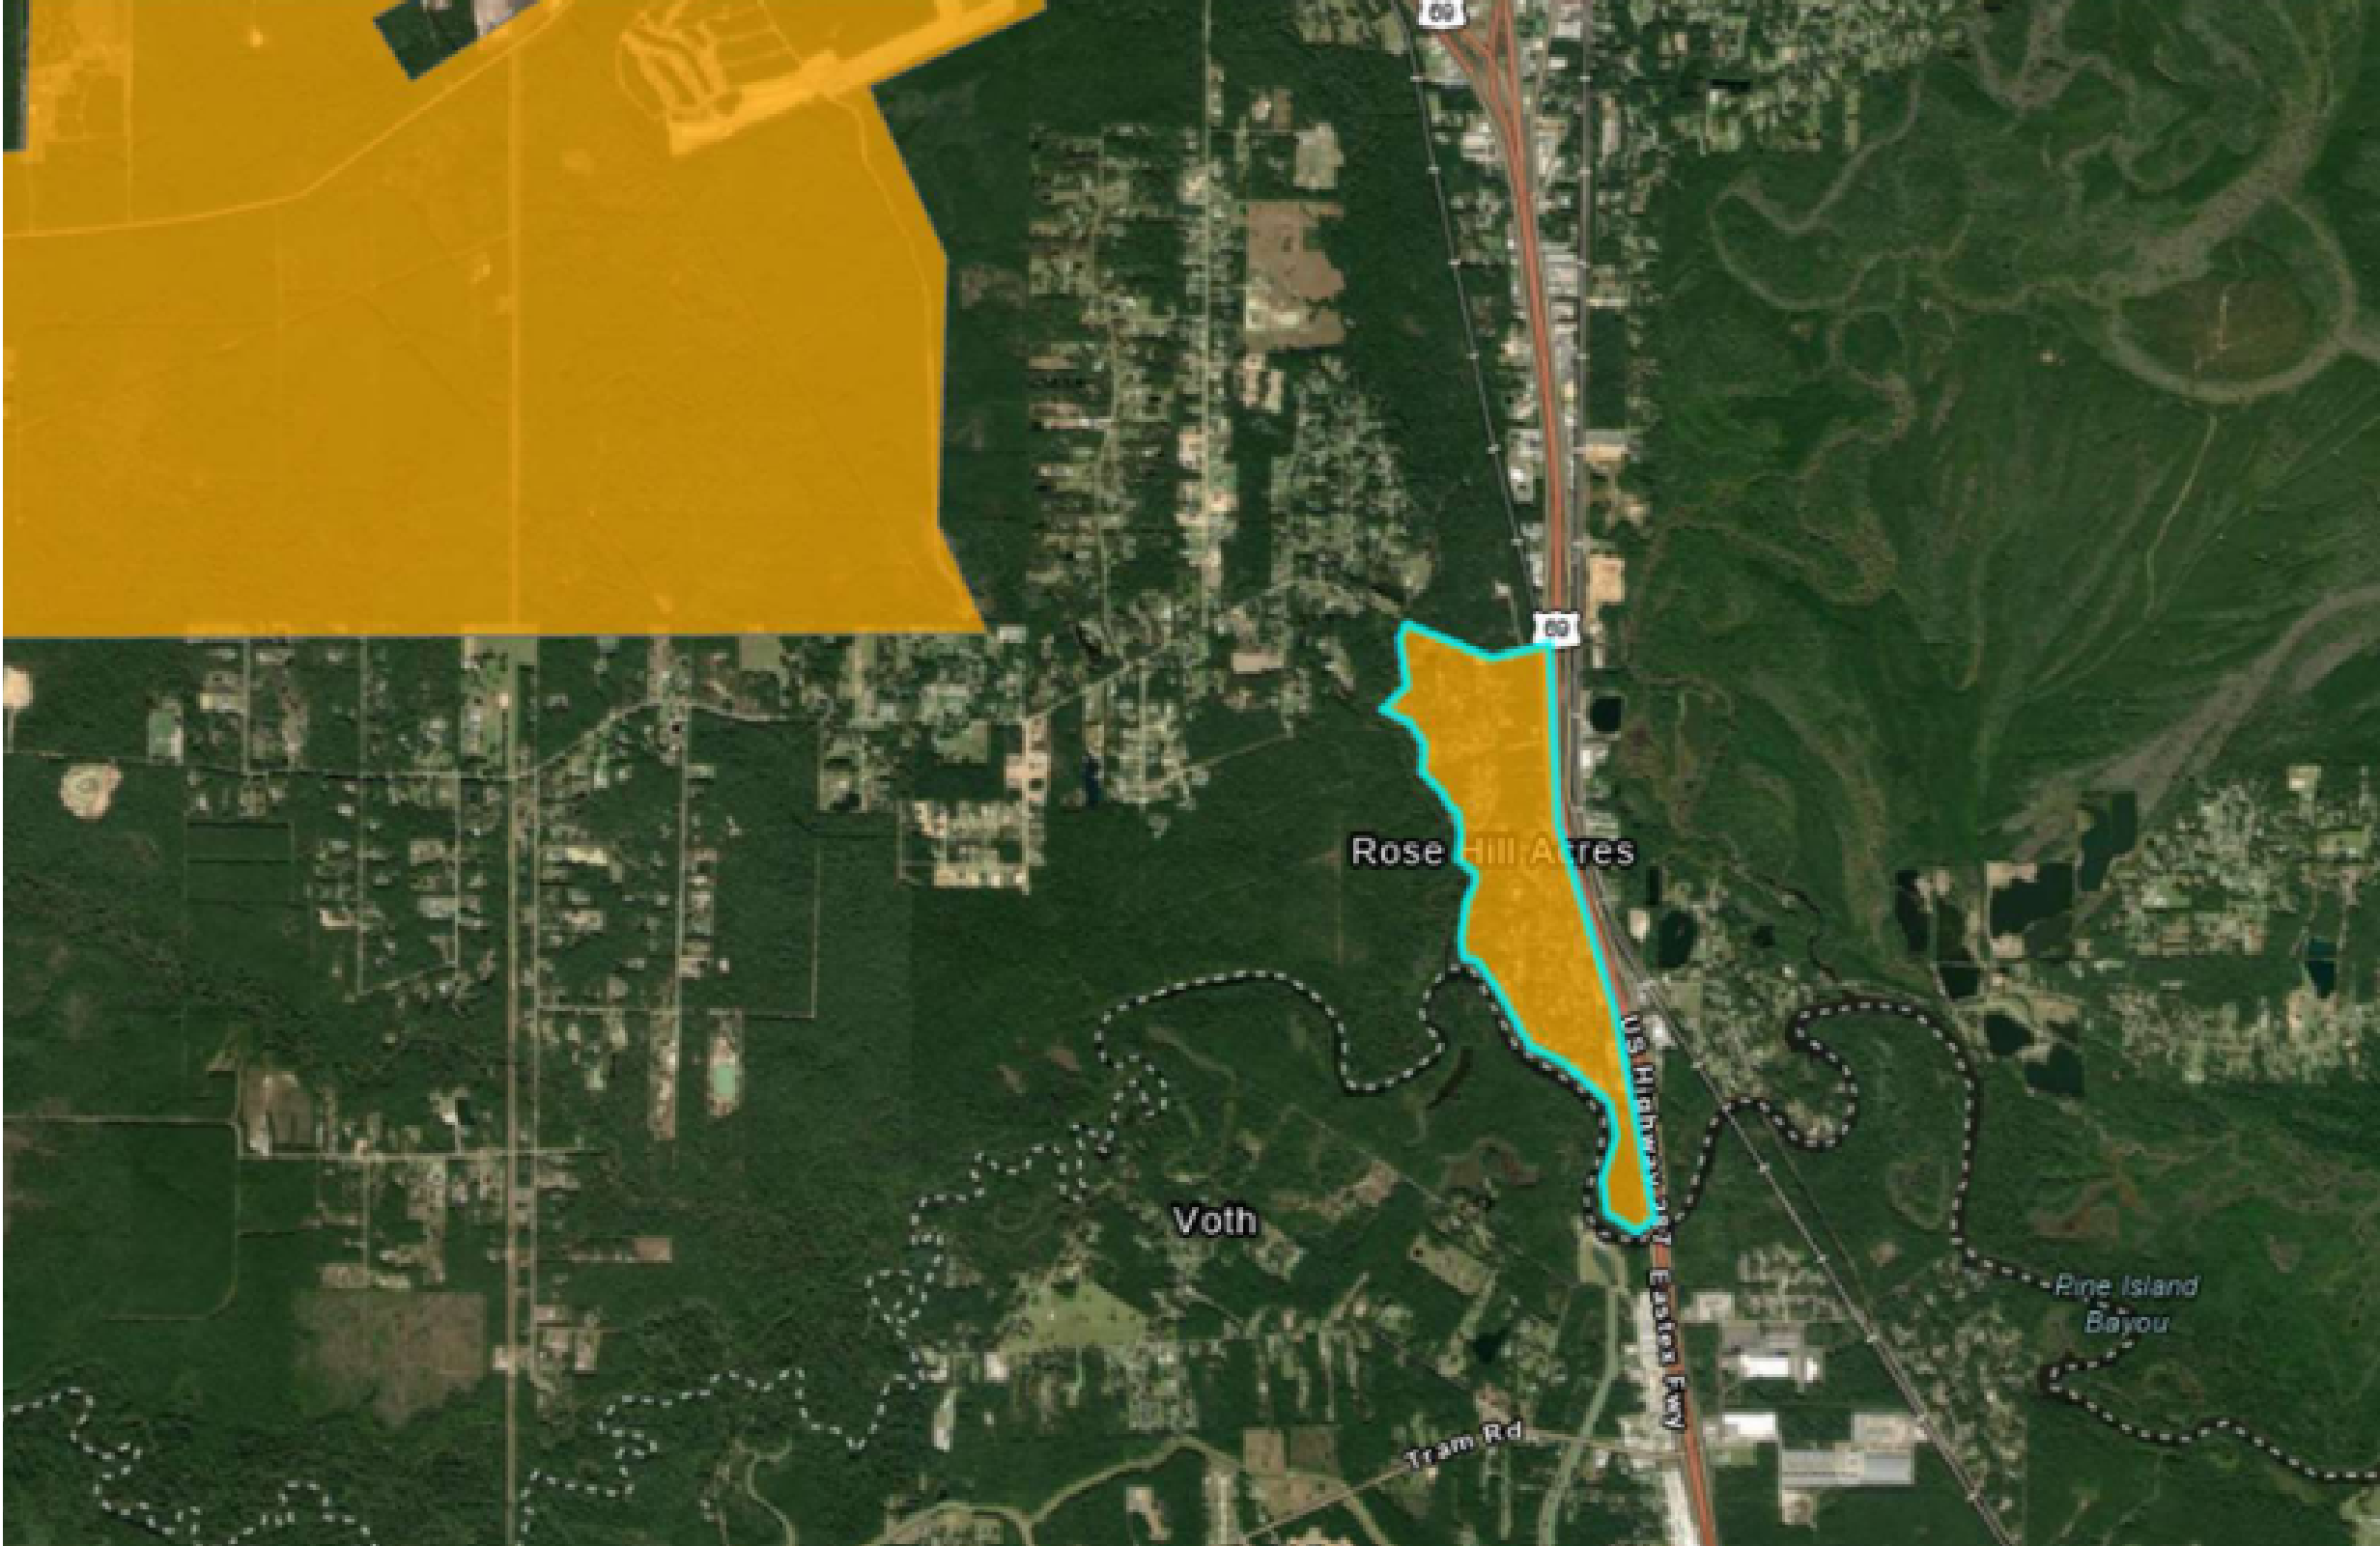

Site #1: El Vista - Port Arthur

Site #2: West 17th to 19th - Port Arthur

Site #3: Lakeside Dr. - Port Arthur

Site #4: 9th & Jimmy Johnson - Port Arthur

Site #5: Area Near Lincoln Middle School - Port Arthur

Site #6: Montrose - Port Arthur

Site #7: West Side of Port Arthur

Site #8: Air Team Site 1 - Beaumont

Site #9: Keith Road - Beaumont

Site #10: Lavaca St. - Beaumont

Site #11: Air Team Site 2 - Port Neches

Site #12: Central Buna

Site #13: Bevil Oaks

Site #14: Silsbee

Site #15: Sour Lake (West Side)

Site #16: Valinda Estates - Silsbee

Site #17: Longleaf Subdivision - Lumberton

Site #18: Sandy Creek - Jasper

Site #19: Rose Hill Acres

Site #20: East Groves