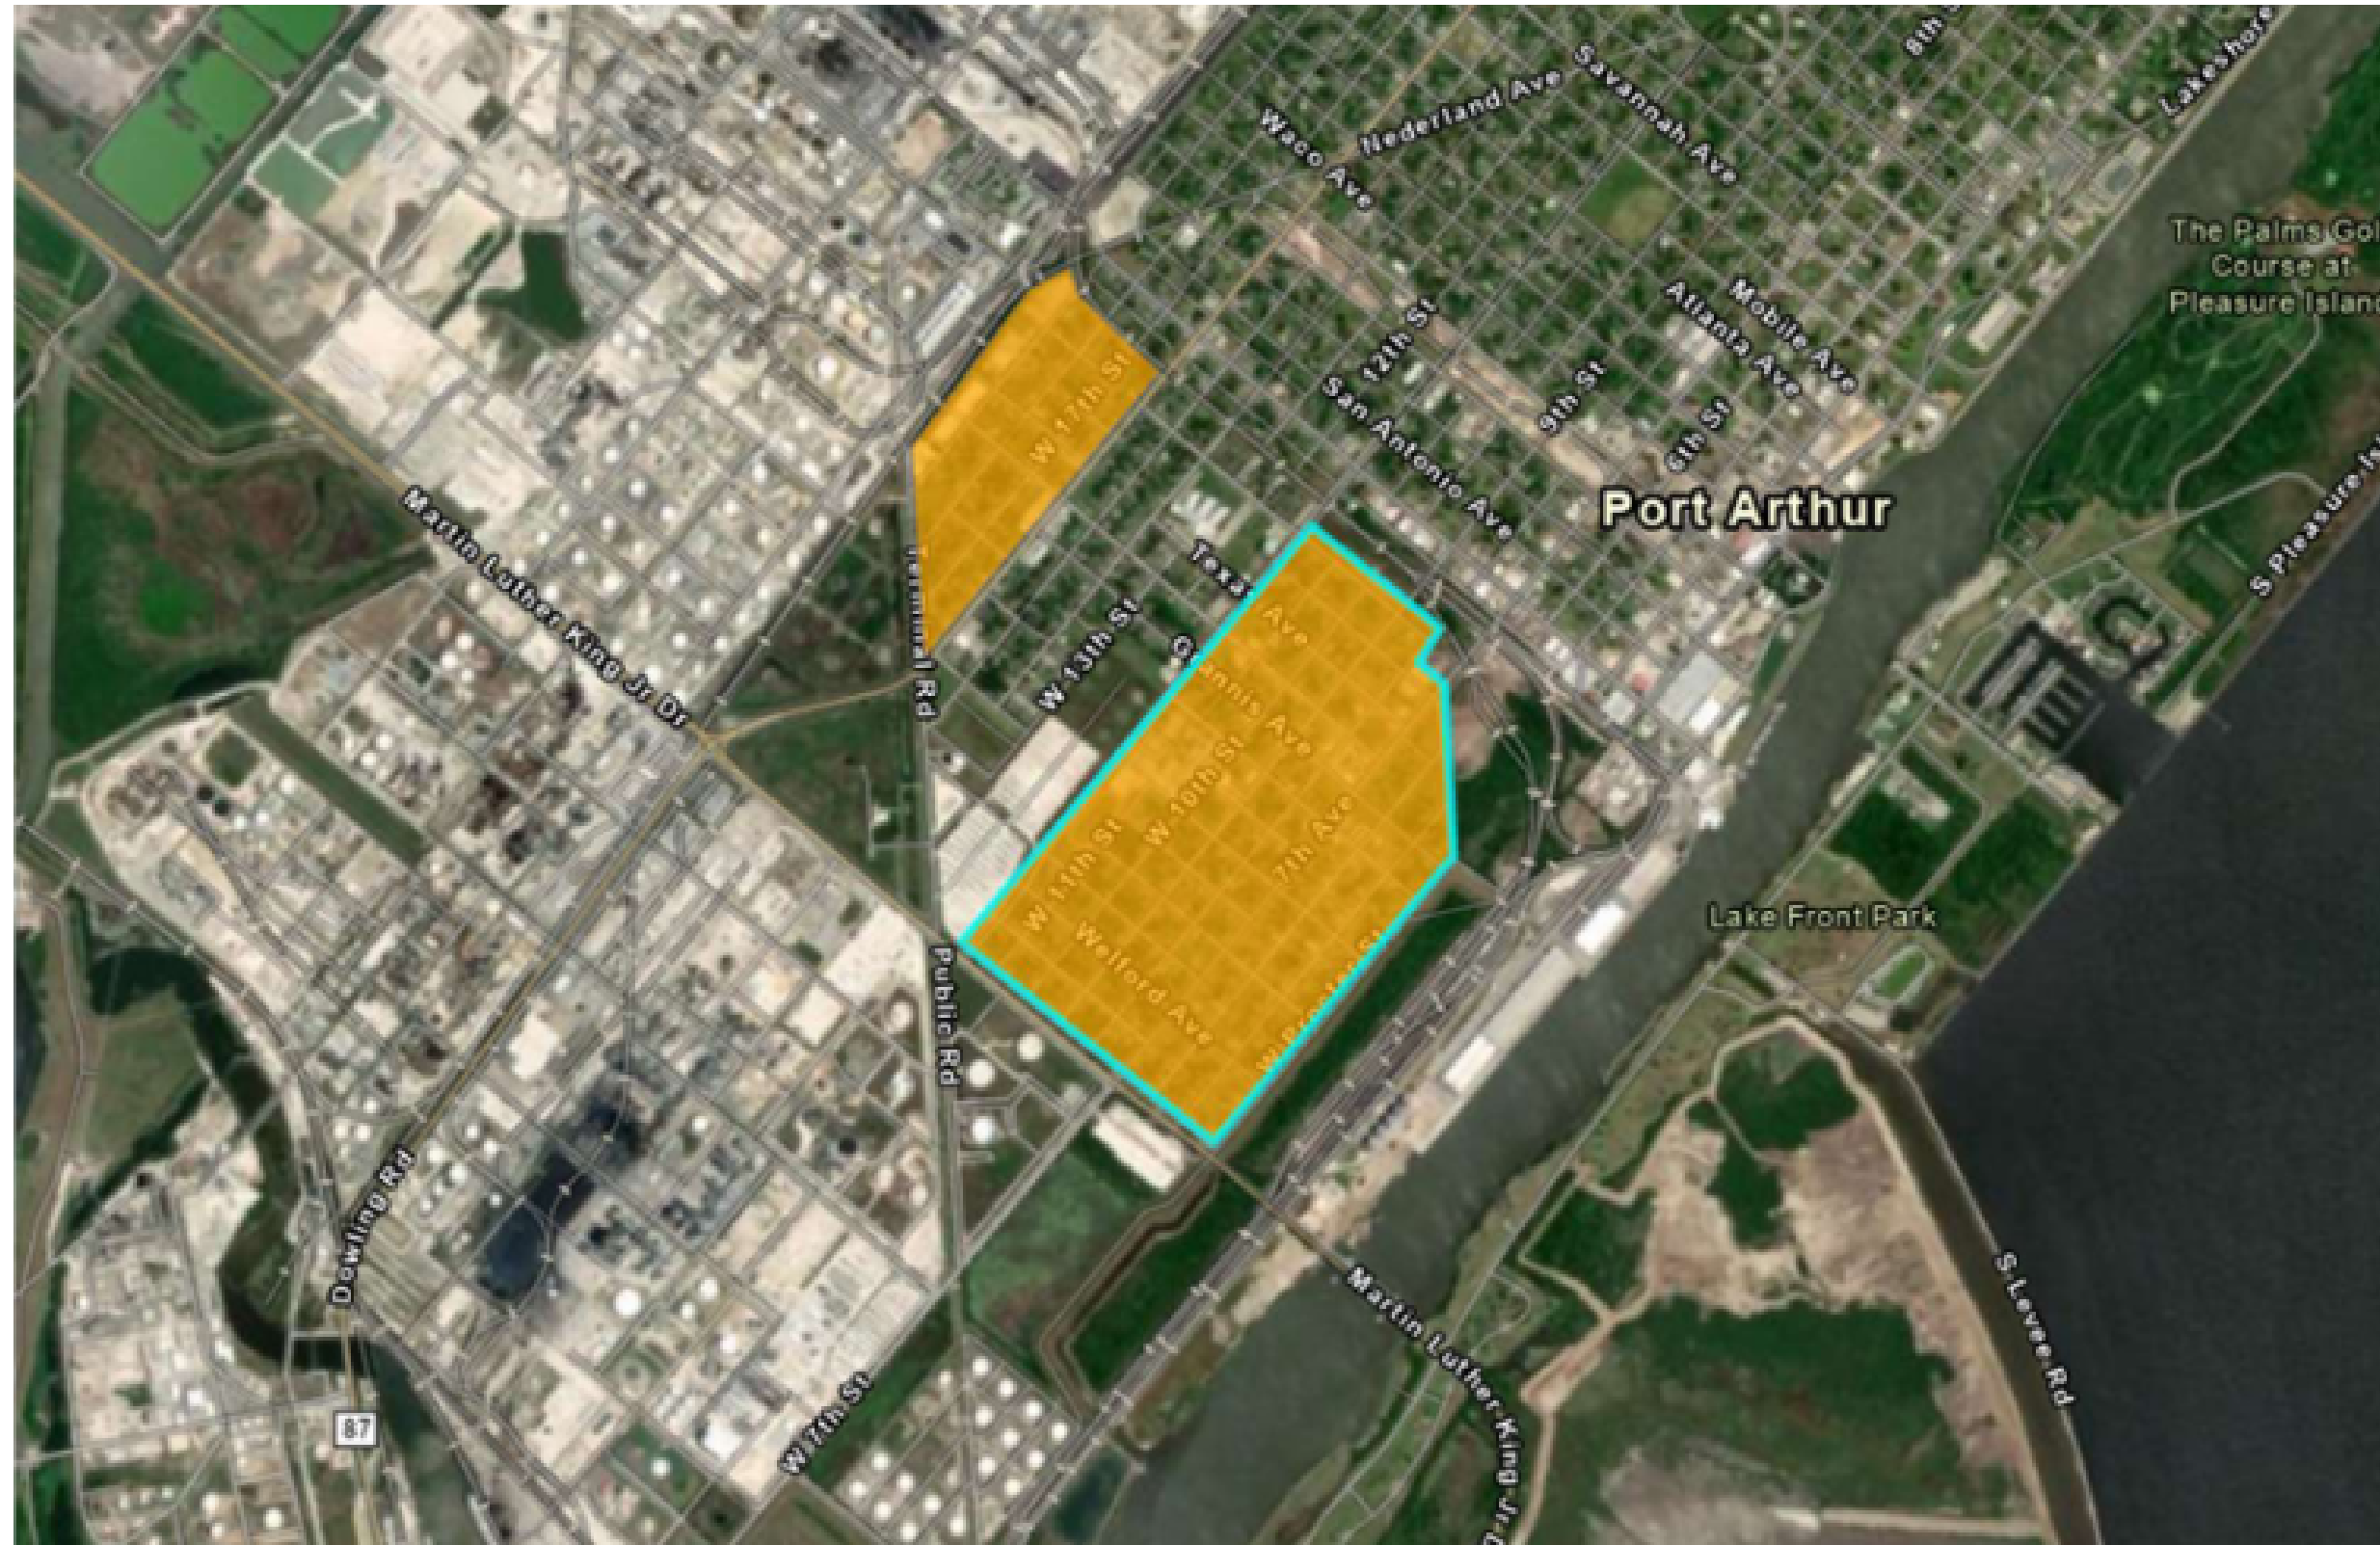

Site #1: El Vista - Port Arthur

Site #2: West 17th to 19th - Port Arthur

Site #3: Lakeside Dr. - Port Arthur

Site #4: 9th & Jimmy Johnson - Port Arthur

Site #5: Area Near Lincoln Middle School - Port Arthur

Site #6: Montrose - Port Arthur

Site #7: West Side of Port Arthur

Site #8: Air Team Site 1 - Beaumont

Site #9: Keith Road - Beaumont

Site #10: Lavaca St. - Beaumont

Site #11: Air Team Site 2 - Port Neches

Site #12: Central Buna

Site #13: Bevil Oaks

Site #14: Silsbee

Site #15: Sour Lake (West Side)

Site #16: Valinda Estates - Silsbee

Site #17: Longleaf Subdivision - Lumberton

Site #18: Sandy Creek - Jasper

Site #19: Rose Hill Acres

Site #20: East Groves