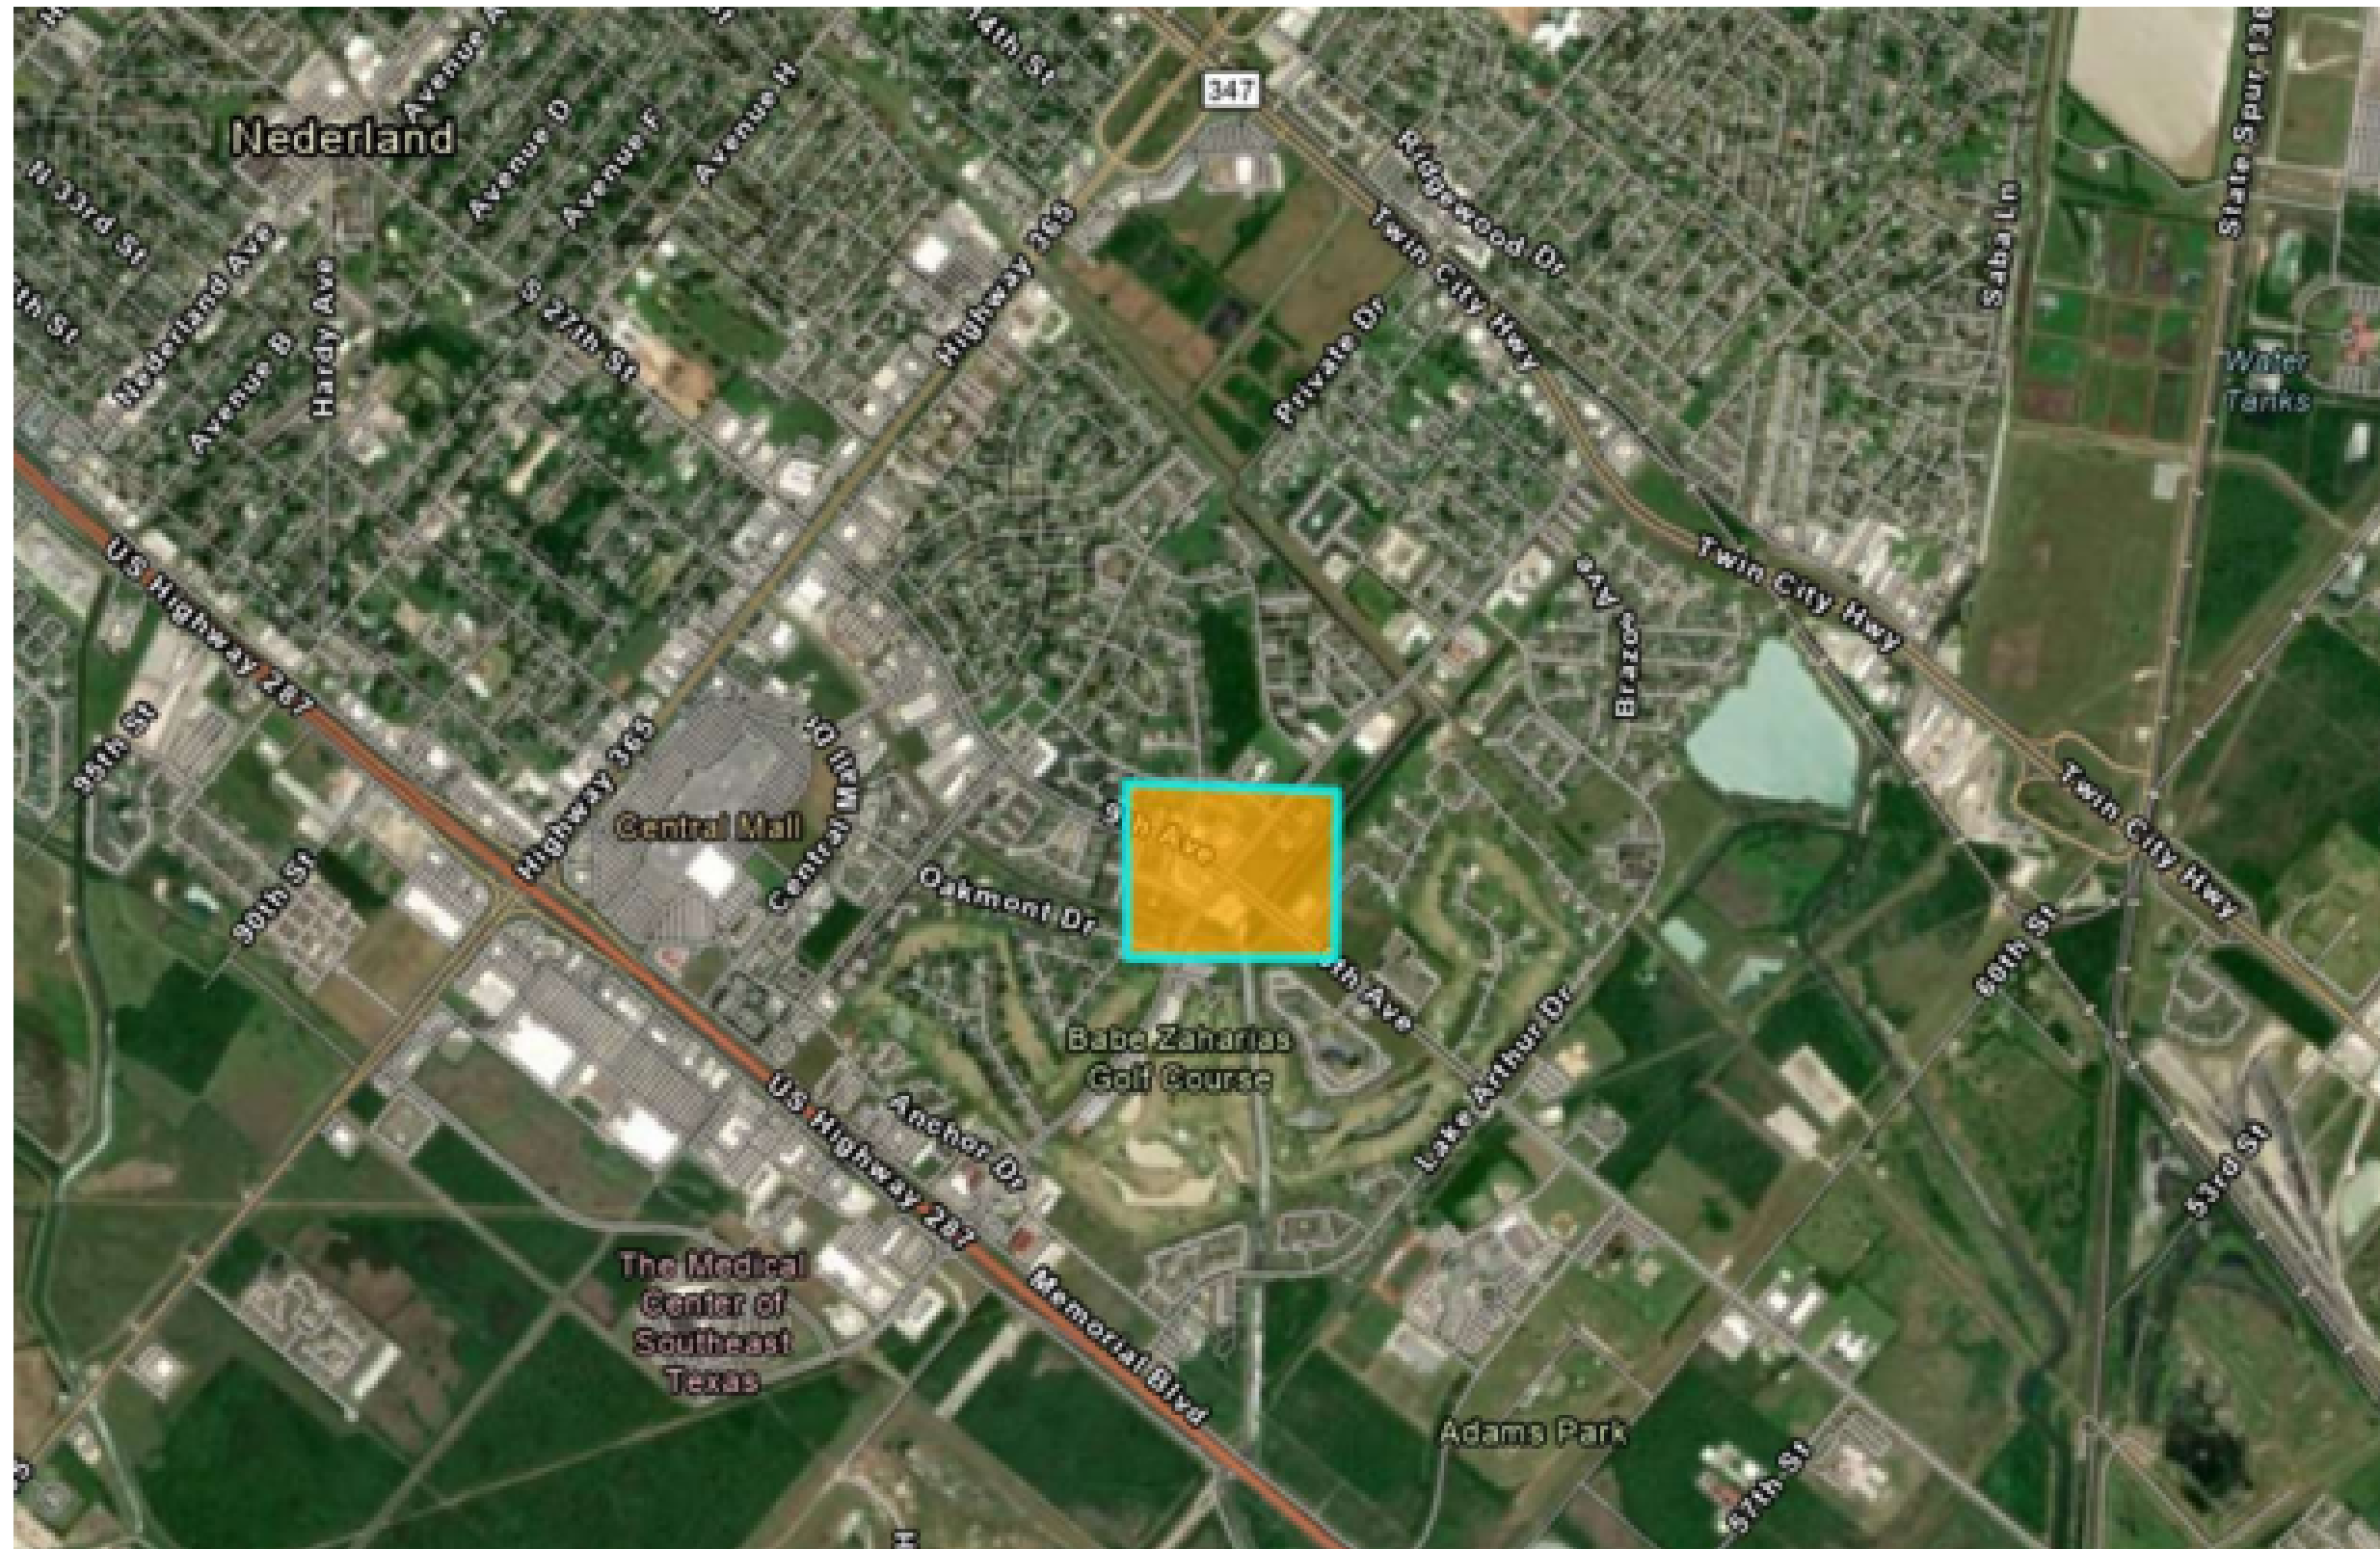

Site #1: El Vista - Port Arthur

Site #2: West 17th to 19th - Port Arthur

Site #3: Lakeside Dr. - Port Arthur

Site #4: 9th & Jimmy Johnson - Port Arthur

Site #5: Area Near Lincoln Middle School - Port Arthur

Site #6: Montrose - Port Arthur

Site #7: West Side of Port Arthur

Site #8: Air Team Site 1 - Beaumont

Site #9: Keith Road - Beaumont

Site #10: Lavaca St. - Beaumont

Site #11: Air Team Site 2 - Port Neches

Site #12: Central Buna

Site #13: Bevil Oaks

Site #14: Silsbee

Site #15: Sour Lake (West Side)

Site #16: Valinda Estates - Silsbee

Site #17: Longleaf Subdivision - Lumberton

Site #18: Sandy Creek - Jasper

Site #19: Rose Hill Acres

Site #20: East Groves