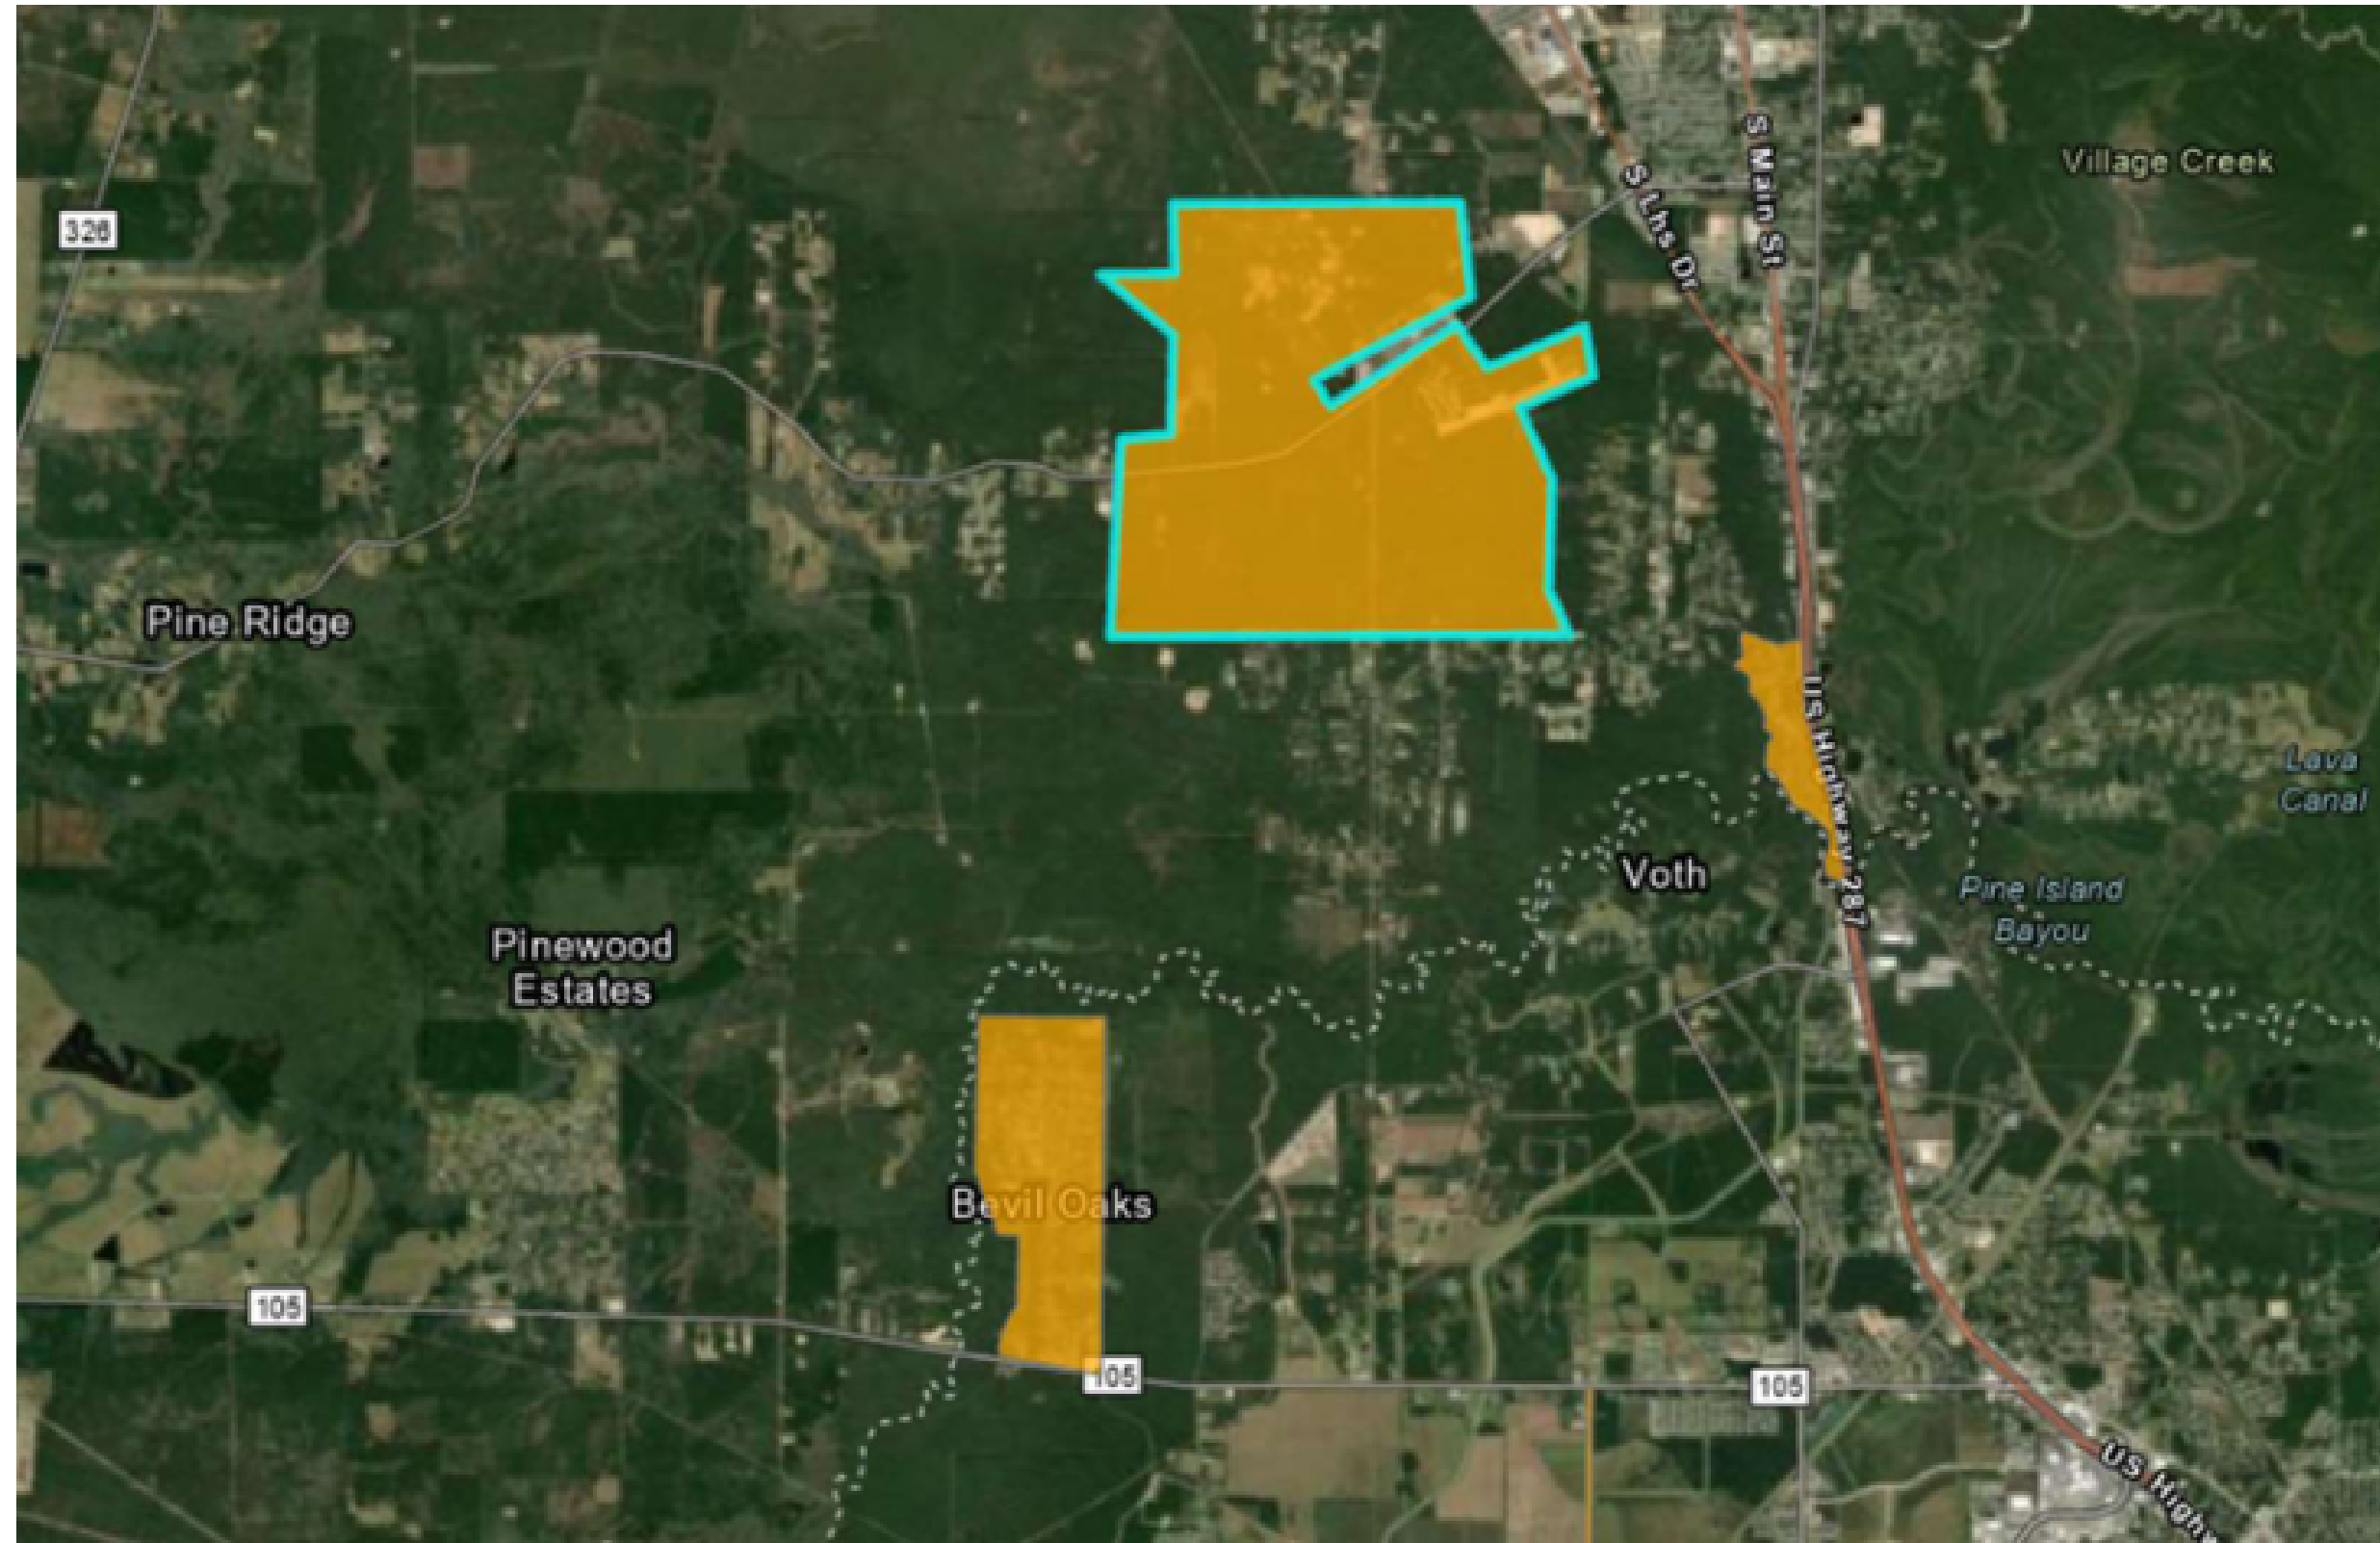

Site #1: El Vista - Port Arthur

Site #2: West 17th to 19th - Port Arthur

Site #3: Lakeside Dr. - Port Arthur

Site #4: 9th & Jimmy Johnson - Port Arthur

Site #5: Area Near Lincoln Middle School - Port Arthur

Site #6: Montrose - Port Arthur

Site #7: West Side of Port Arthur

Site #8: Air Team Site 1 - Beaumont

Site #9: Keith Road - Beaumont

Site #10: Lavaca St. - Beaumont

Site #11: Air Team Site 2 - Port Neches

Site #12: Central Buna

Site #13: Bevil Oaks

Site #14: Silsbee

Site #15: Sour Lake (West Side)

Site #16: Valinda Estates - Silsbee

Site #17: Longleaf Subdivision - Lumberton

Site #18: Sandy Creek - Jasper

Site #19: Rose Hill Acres

Site #20: East Groves