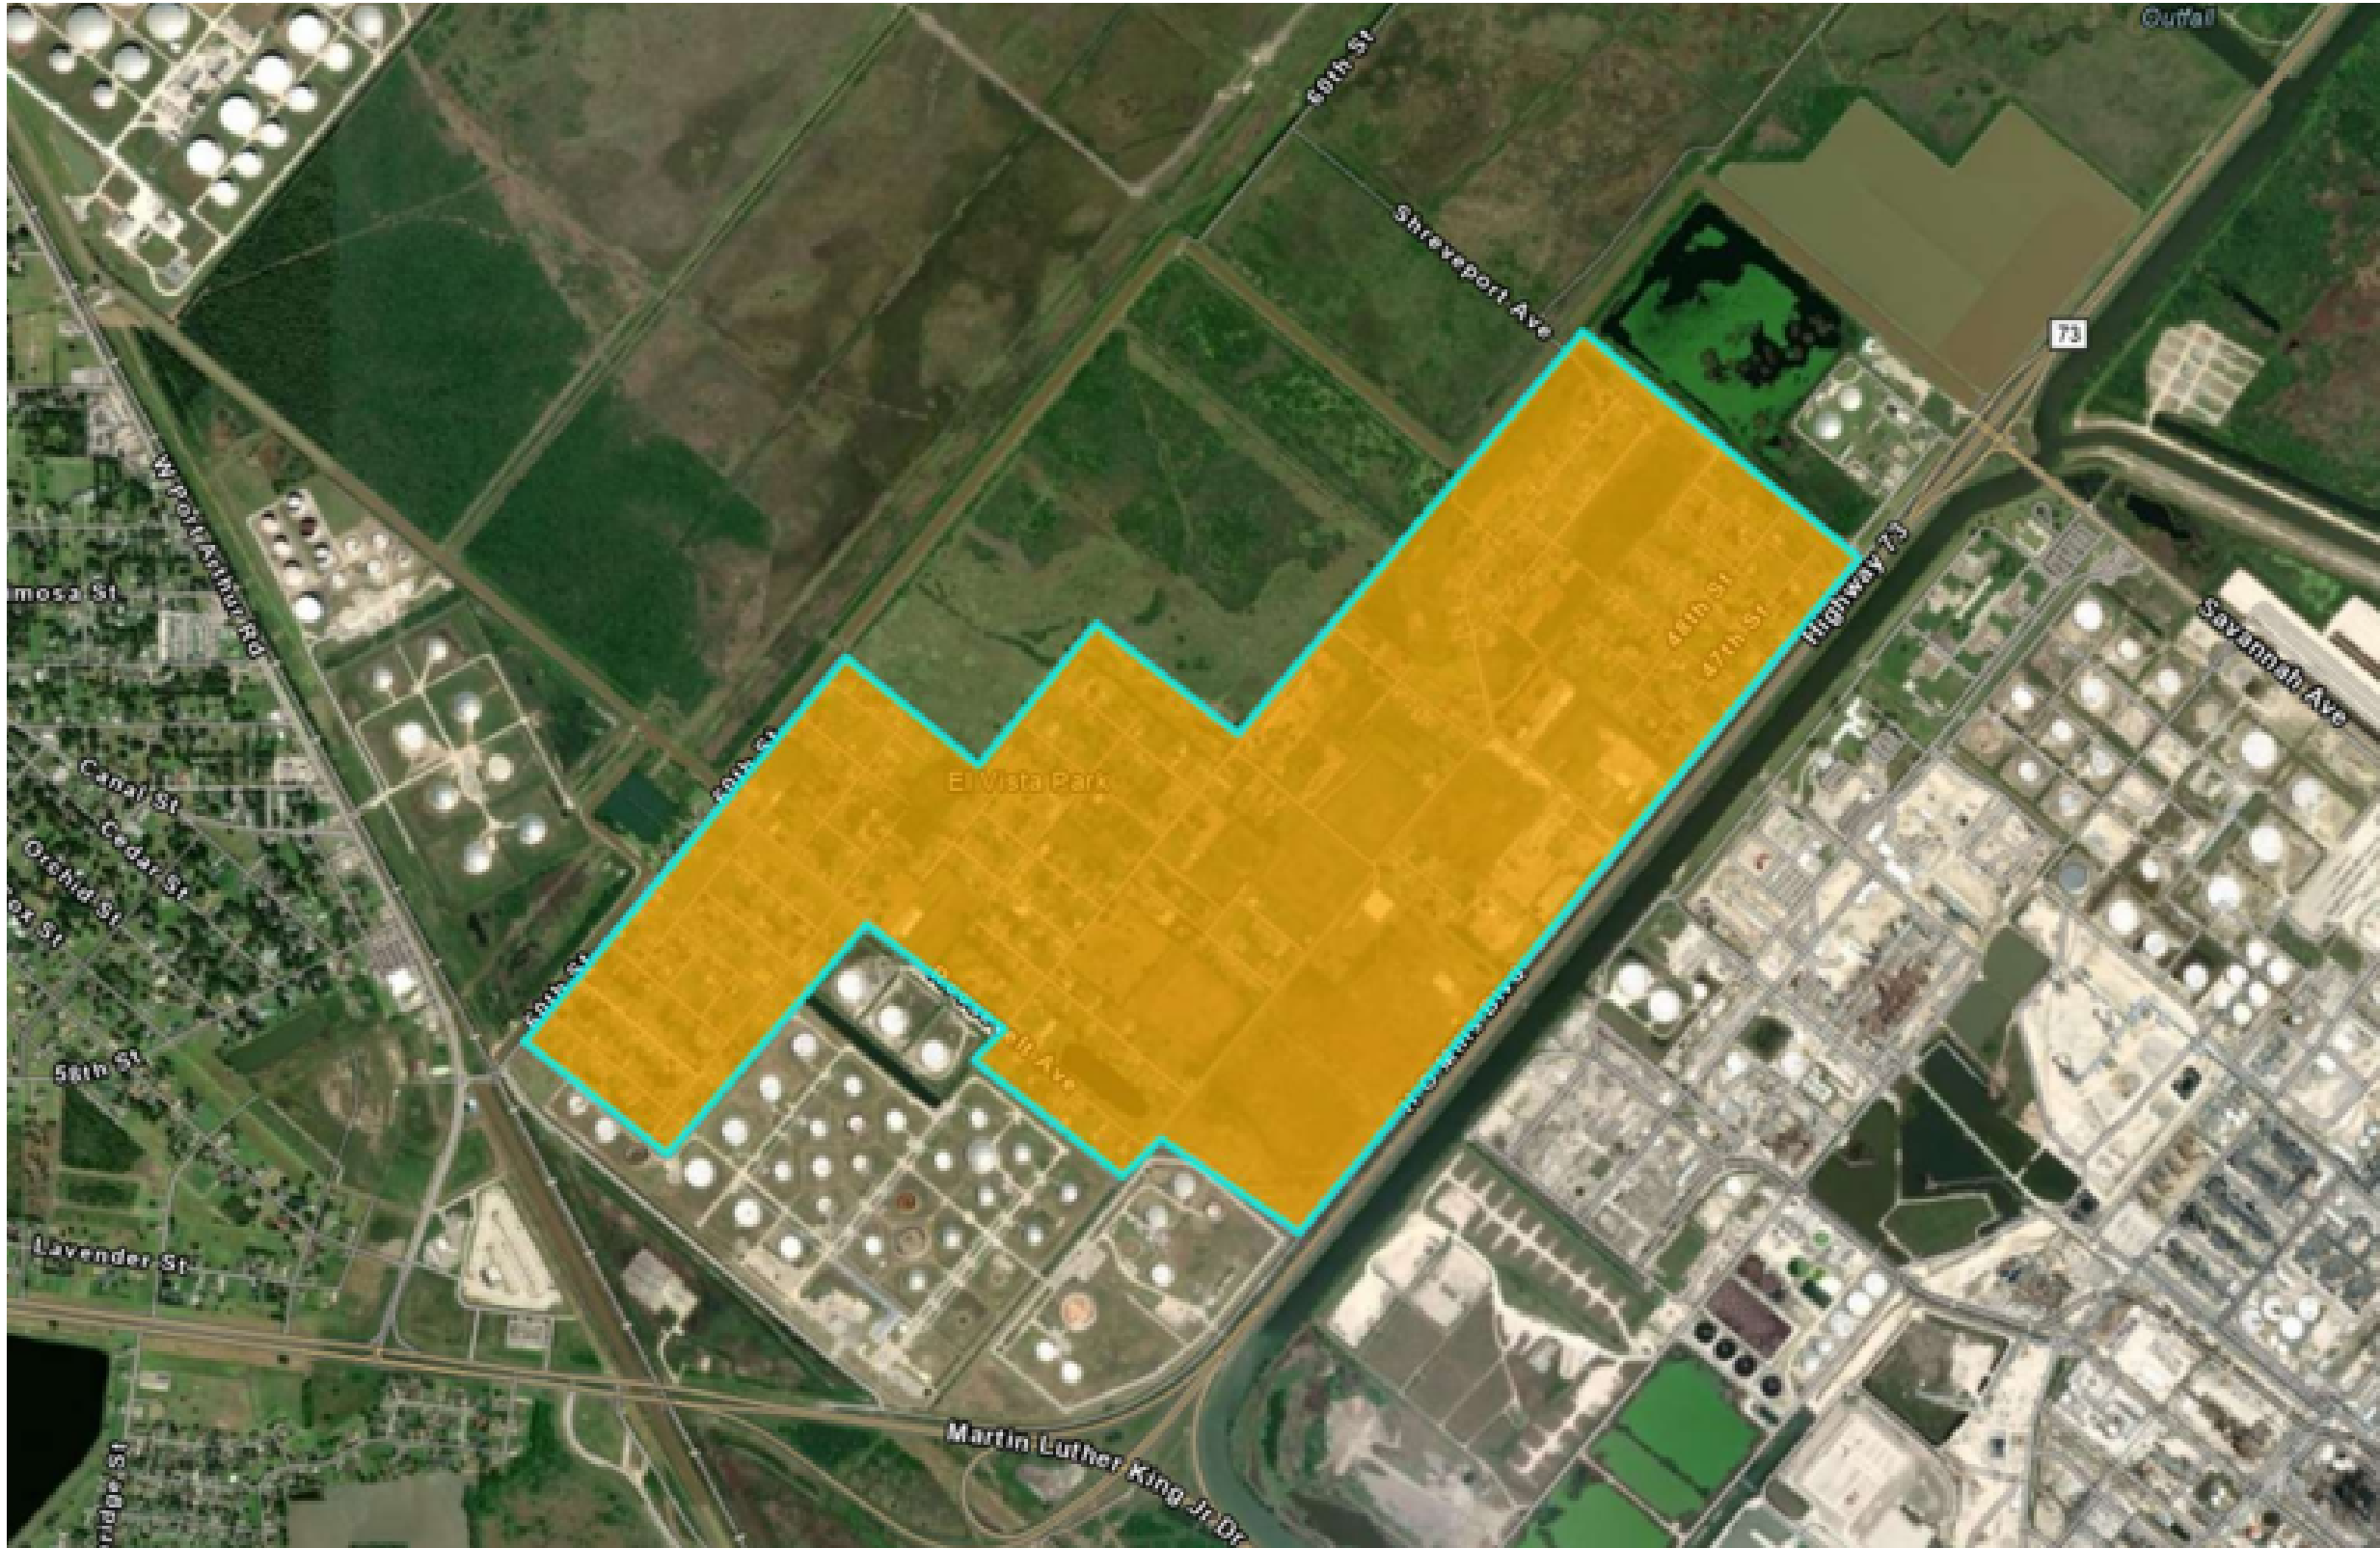

Site #1: El Vista - Port Arthur

Site #2: West 17th to 19th - Port Arthur

Site #3: Lakeside Dr. - Port Arthur

Site #4: 9th & Jimmy Johnson - Port Arthur

Site #5: Area Near Lincoln Middle School - Port Arthur

Site #6: Montrose - Port Arthur

Site #7: West Side of Port Arthur

Site #8: Air Team Site 1 - Beaumont

Site #9: Keith Road - Beaumont

Site #10: Lavaca St. - Beaumont

Site #11: Air Team Site 2 - Port Neches

Site #12: Central Buna

Site #13: Bevil Oaks

Site #14: Silsbee

Site #15: Sour Lake (West Side)

Site #16: Valinda Estates - Silsbee

Site #17: Longleaf Subdivision - Lumberton

Site #18: Sandy Creek - Jasper

Site #19: Rose Hill Acres

Site #20: East Groves