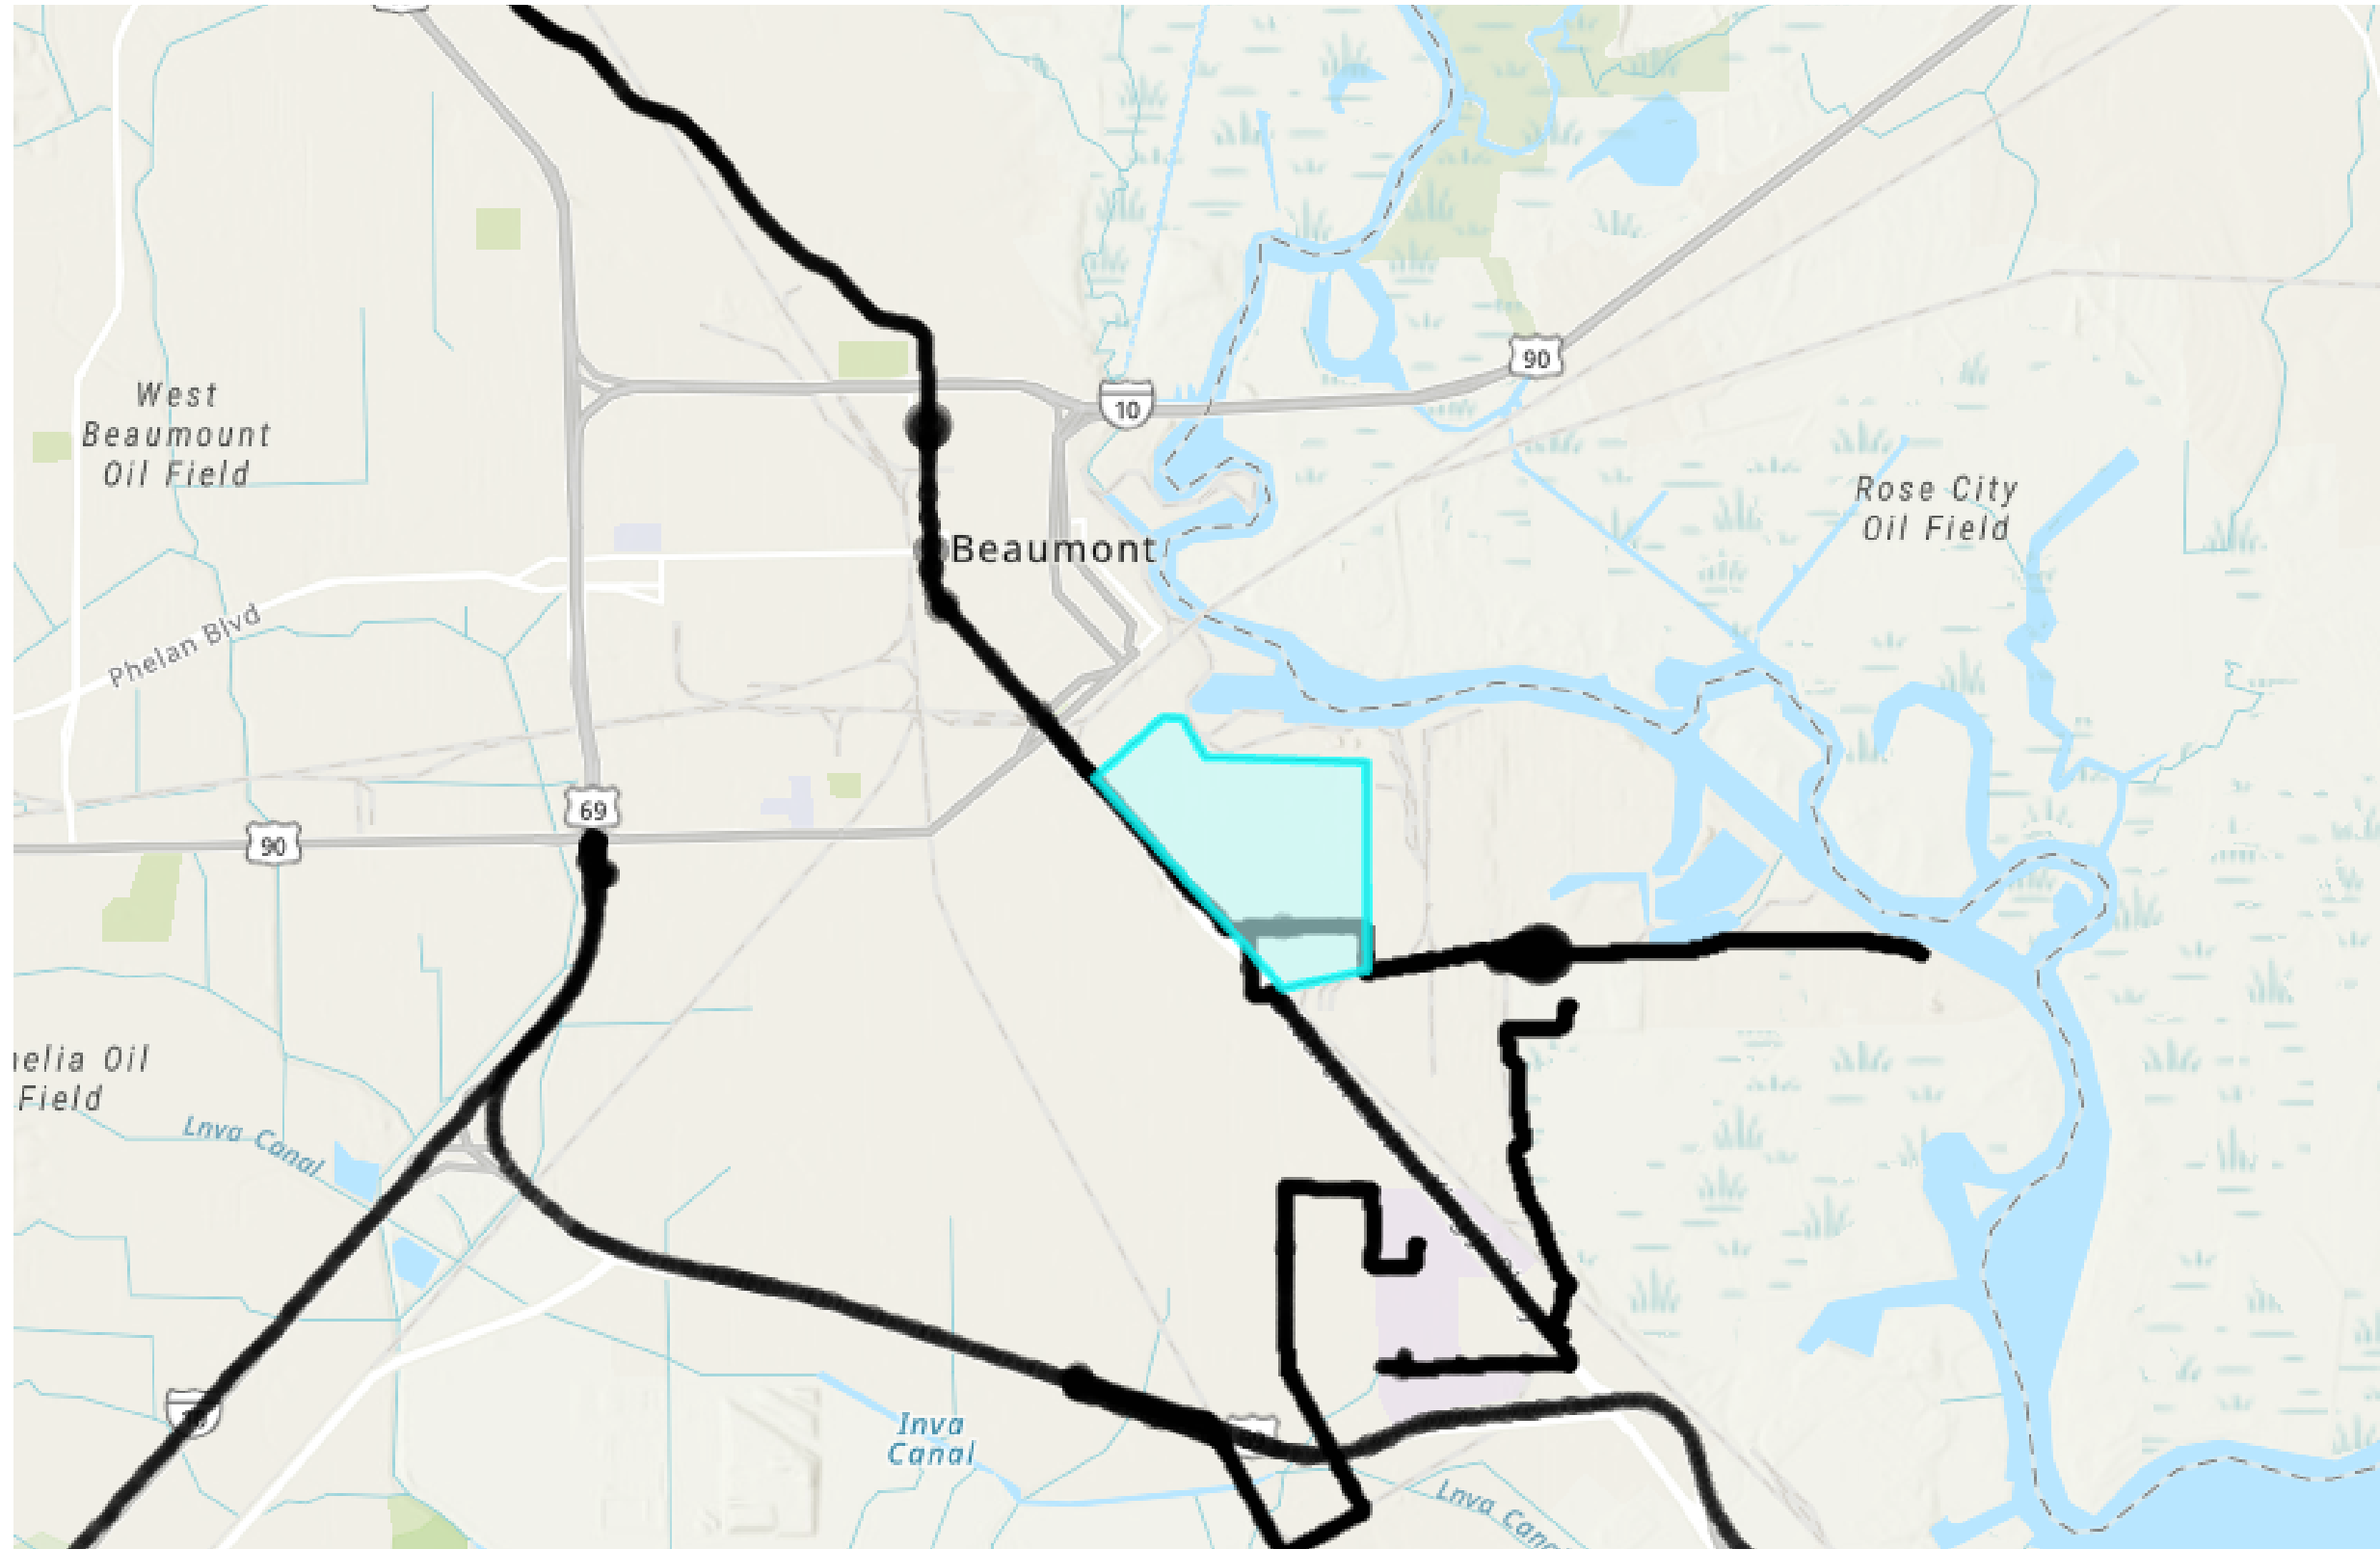

Site #1: El Vista - Port Arthur

Site #2: West 17th to 19th - Port Arthur

Site #3: Lakeside Dr. - Port Arthur

Site #4: 9th & Jimmy Johnson - Port Arthur

Site #5: Area Near Lincoln Middle School - Port Arthur

Site #6: Montrose - Port Arthur

Site #7: West Side of Port Arthur

Site #8: Air Team Site 1 - Beaumont

Site #9: Keith Road - Beaumont

Site #10: Lavaca St. - Beaumont

Site #11: Air Team Site 2 - Port Neches

Site #12: Central Buna

Site #13: Bevil Oaks

Site #14: Silsbee

Site #15: Sour Lake (West Side)

Site #16: Valinda Estates - Silsbee

Site #17: Longleaf Subdivision - Lumberton

Site #18: Sandy Creek - Jasper

Site #19: Rose Hill Acres

Site #20: East Groves