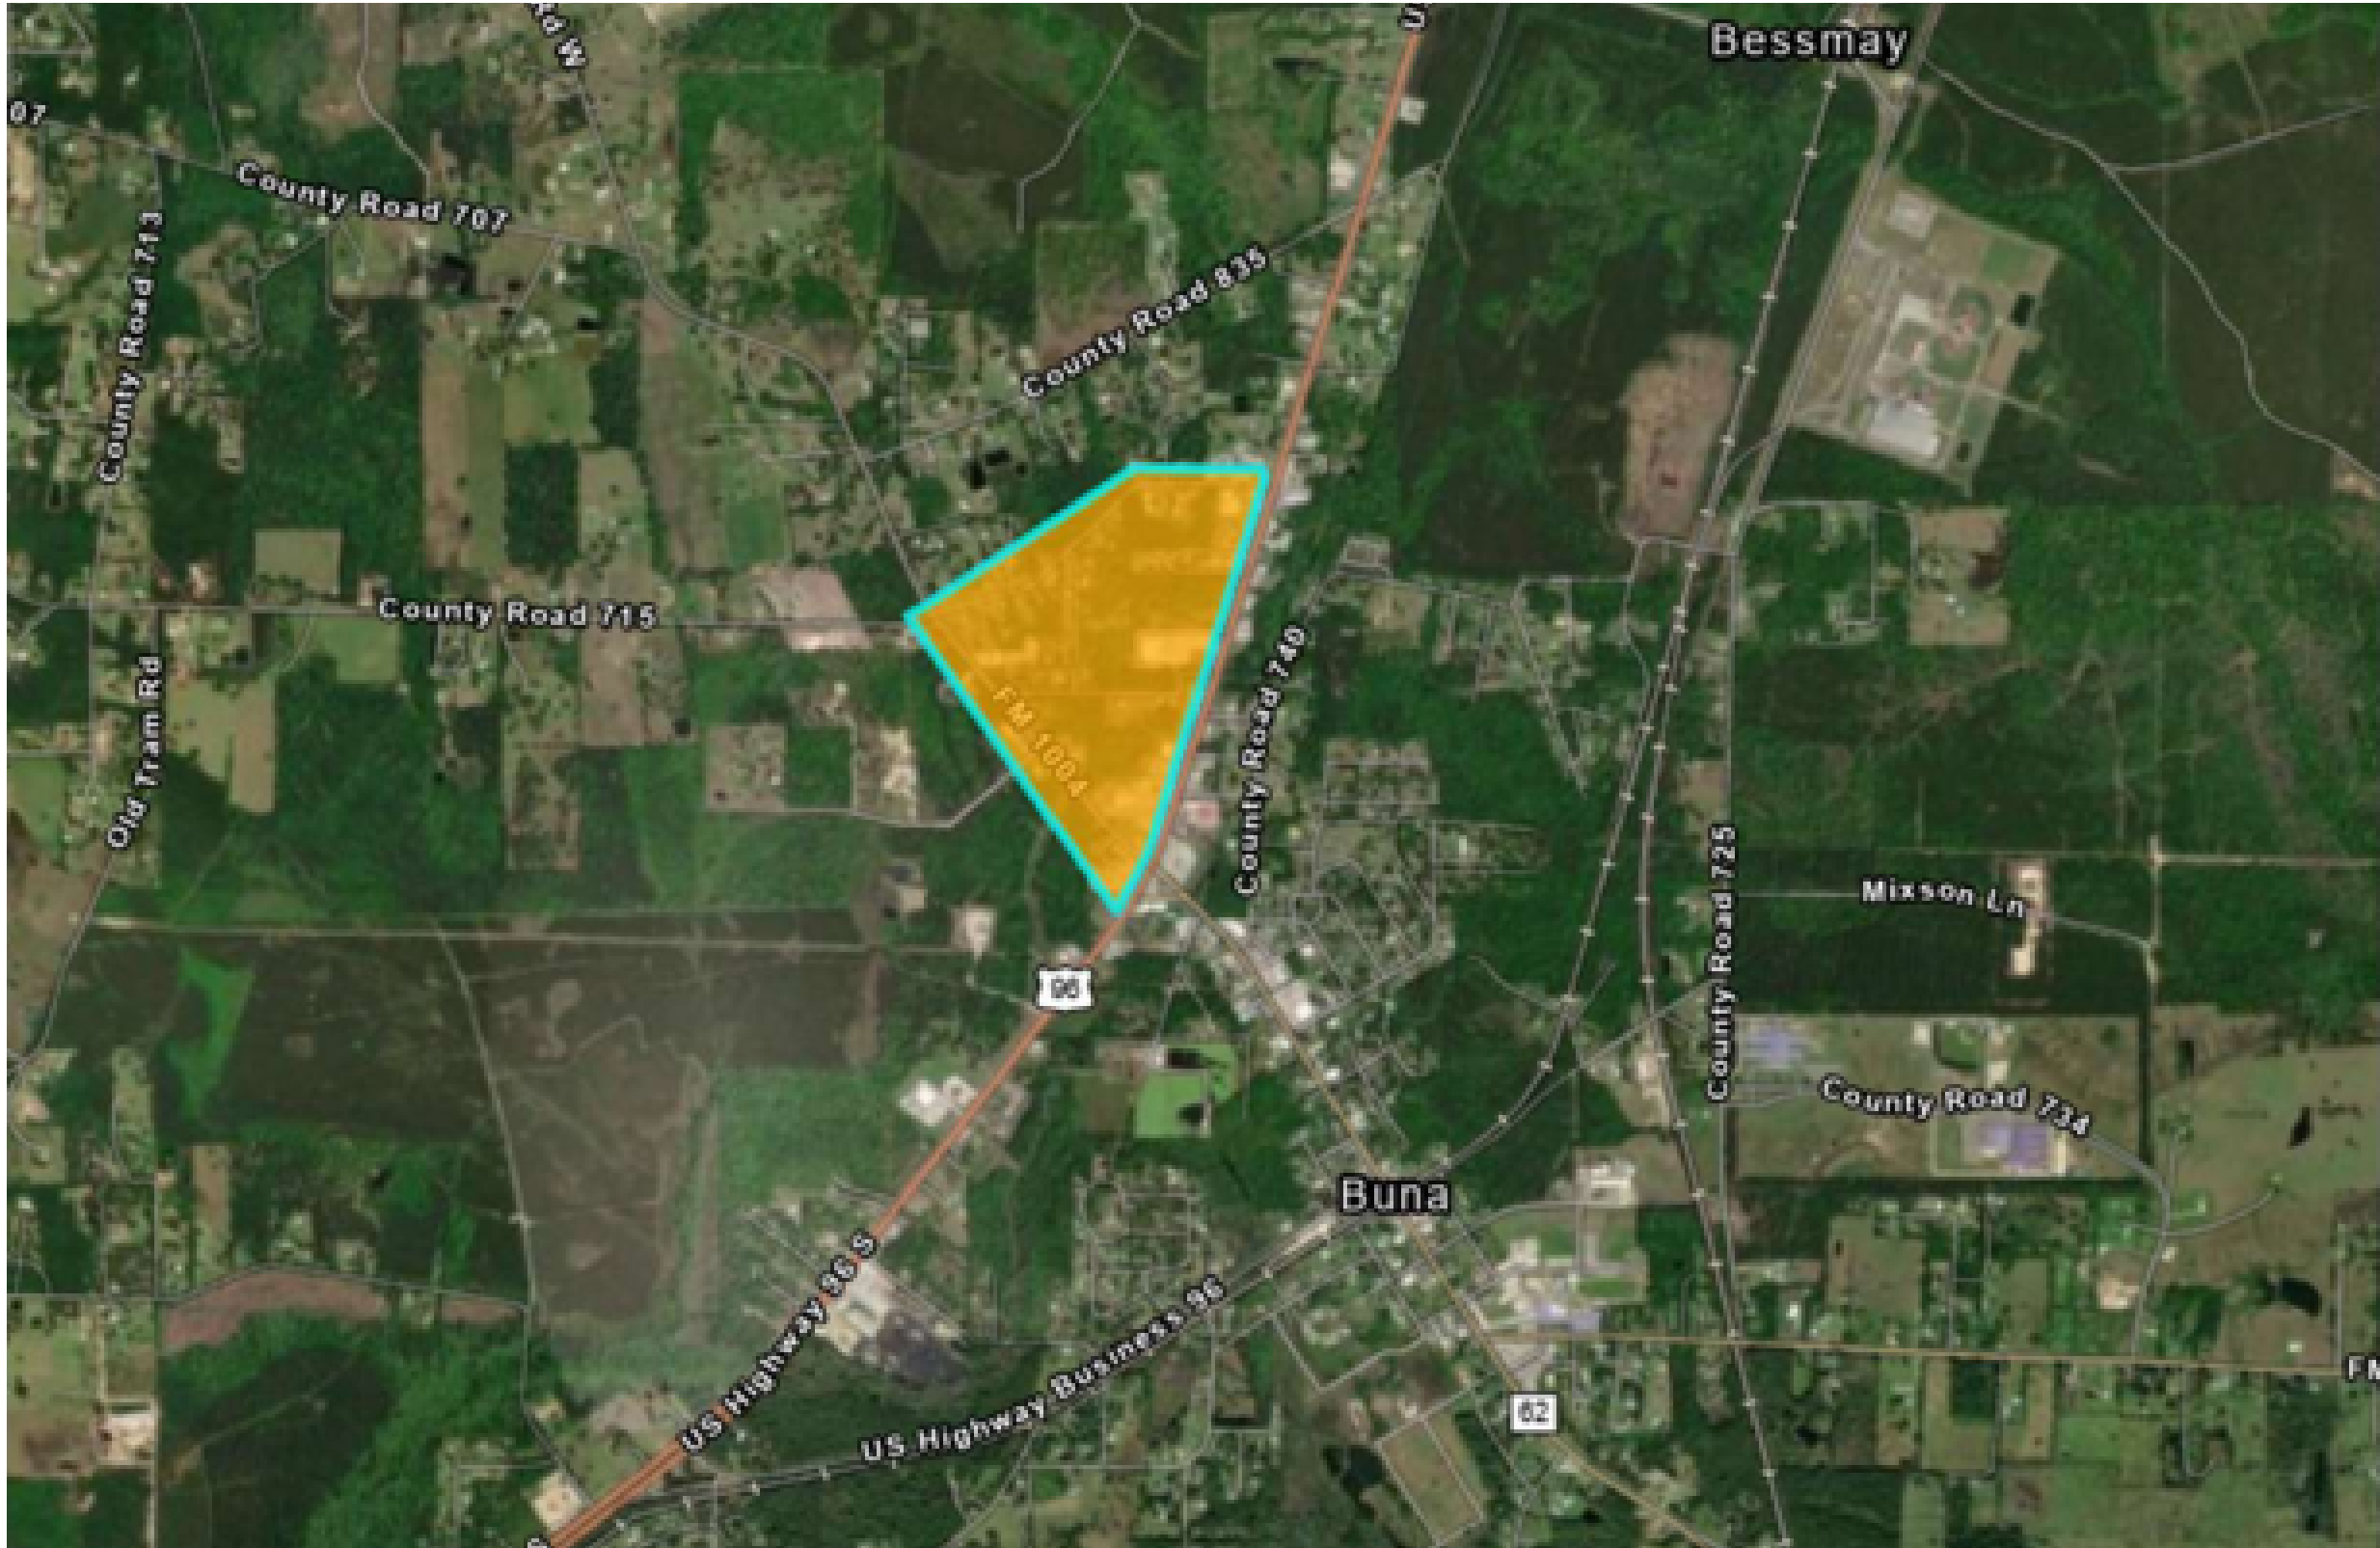

Site #1: El Vista - Port Arthur

Site #2: West 17th to 19th - Port Arthur

Site #3: Lakeside Dr. - Port Arthur

Site #4: 9th & Jimmy Johnson - Port Arthur

Site #5: Area Near Lincoln Middle School - Port Arthur

Site #6: Montrose - Port Arthur

Site #7: West Side of Port Arthur

Site #8: Air Team Site 1 - Beaumont

Site #9: Keith Road - Beaumont

Site #10: Lavaca St. - Beaumont

Site #11: Air Team Site 2 - Port Neches

Site #12: Central Buna

Site #13: Bevil Oaks

Site #14: Silsbee

Site #15: Sour Lake (West Side)

Site #16: Valinda Estates - Silsbee

Site #17: Longleaf Subdivision - Lumberton

Site #18: Sandy Creek - Jasper

Site #19: Rose Hill Acres

Site #20: East Groves