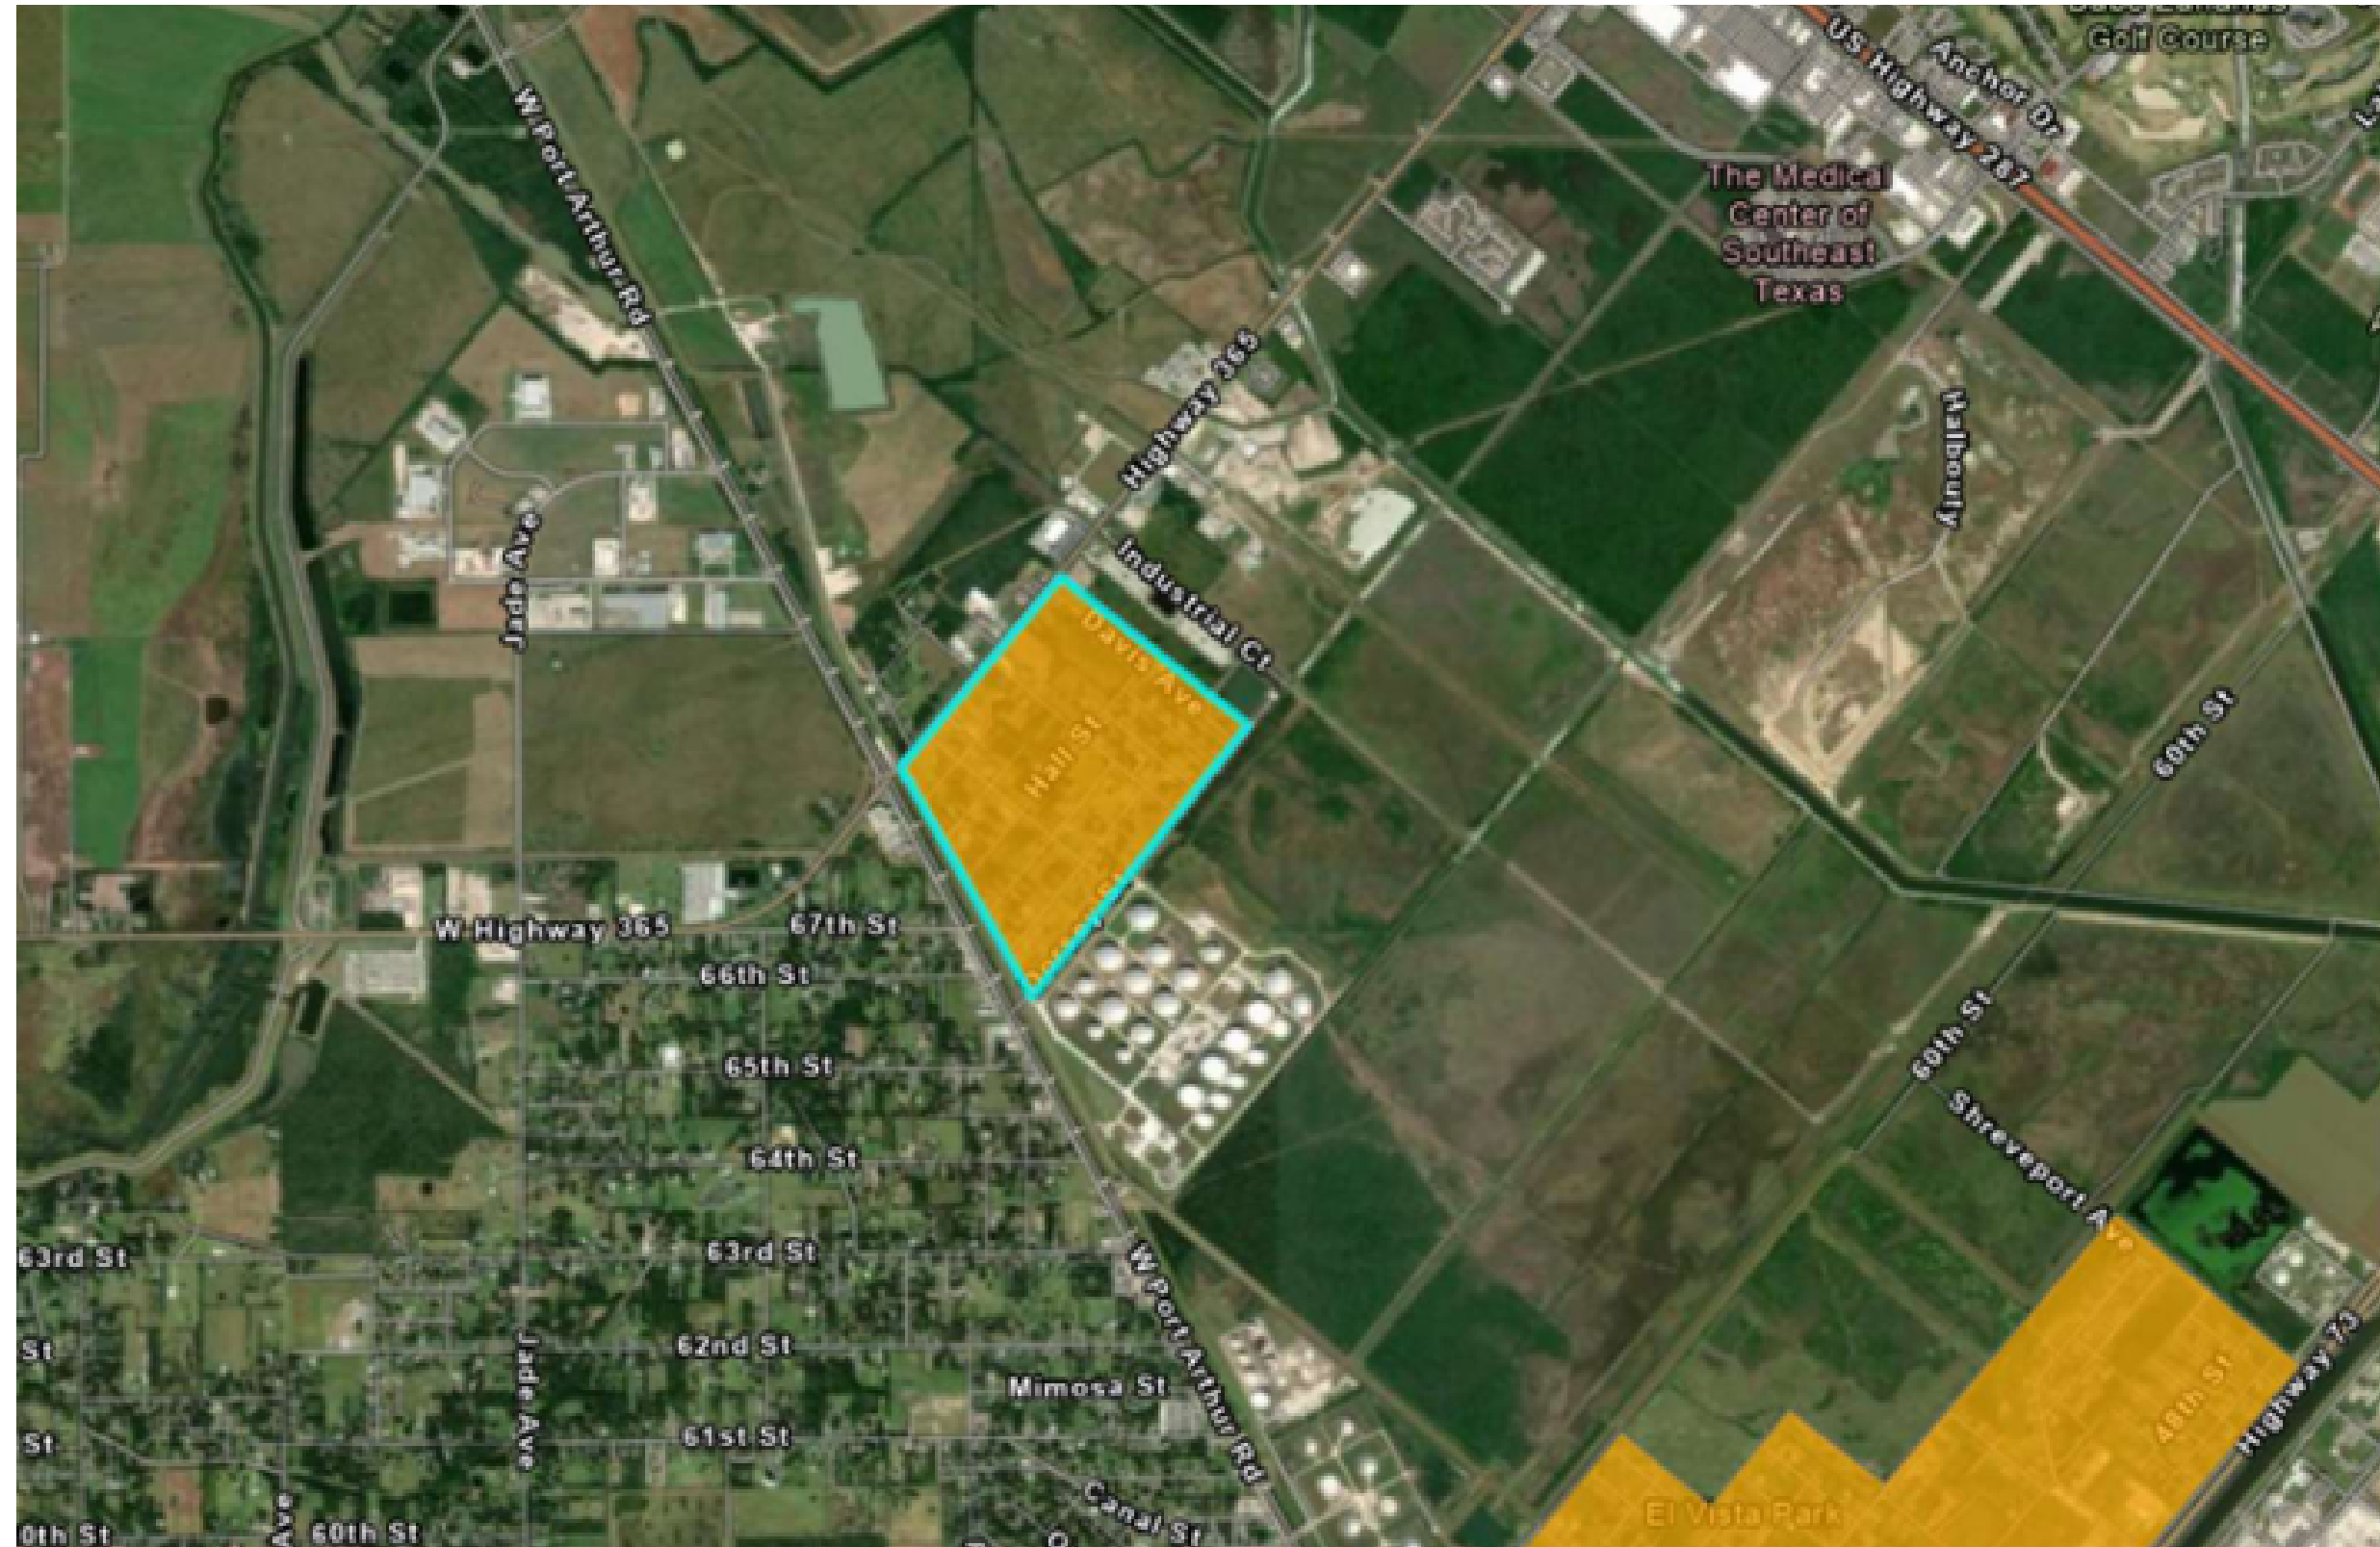

Site #1: El Vista - Port Arthur

Site #2: West 17th to 19th - Port Arthur

Site #3: Lakeside Dr. - Port Arthur

Site #4: 9th & Jimmy Johnson - Port Arthur

Site #5: Area Near Lincoln Middle School - Port Arthur

Site #6: Montrose - Port Arthur

Site #7: West Side of Port Arthur

Site #8: Air Team Site 1 - Beaumont

Site #9: Keith Road - Beaumont

Site #10: Lavaca St. - Beaumont

Site #11: Air Team Site 2 - Port Neches

Site #12: Central Buna

Site #13: Bevil Oaks

Site #14: Silsbee

Site #15: Sour Lake (West Side)

Site #16: Valinda Estates - Silsbee

Site #17: Longleaf Subdivision - Lumberton

Site #18: Sandy Creek - Jasper

Site #19: Rose Hill Acres

Site #20: East Groves