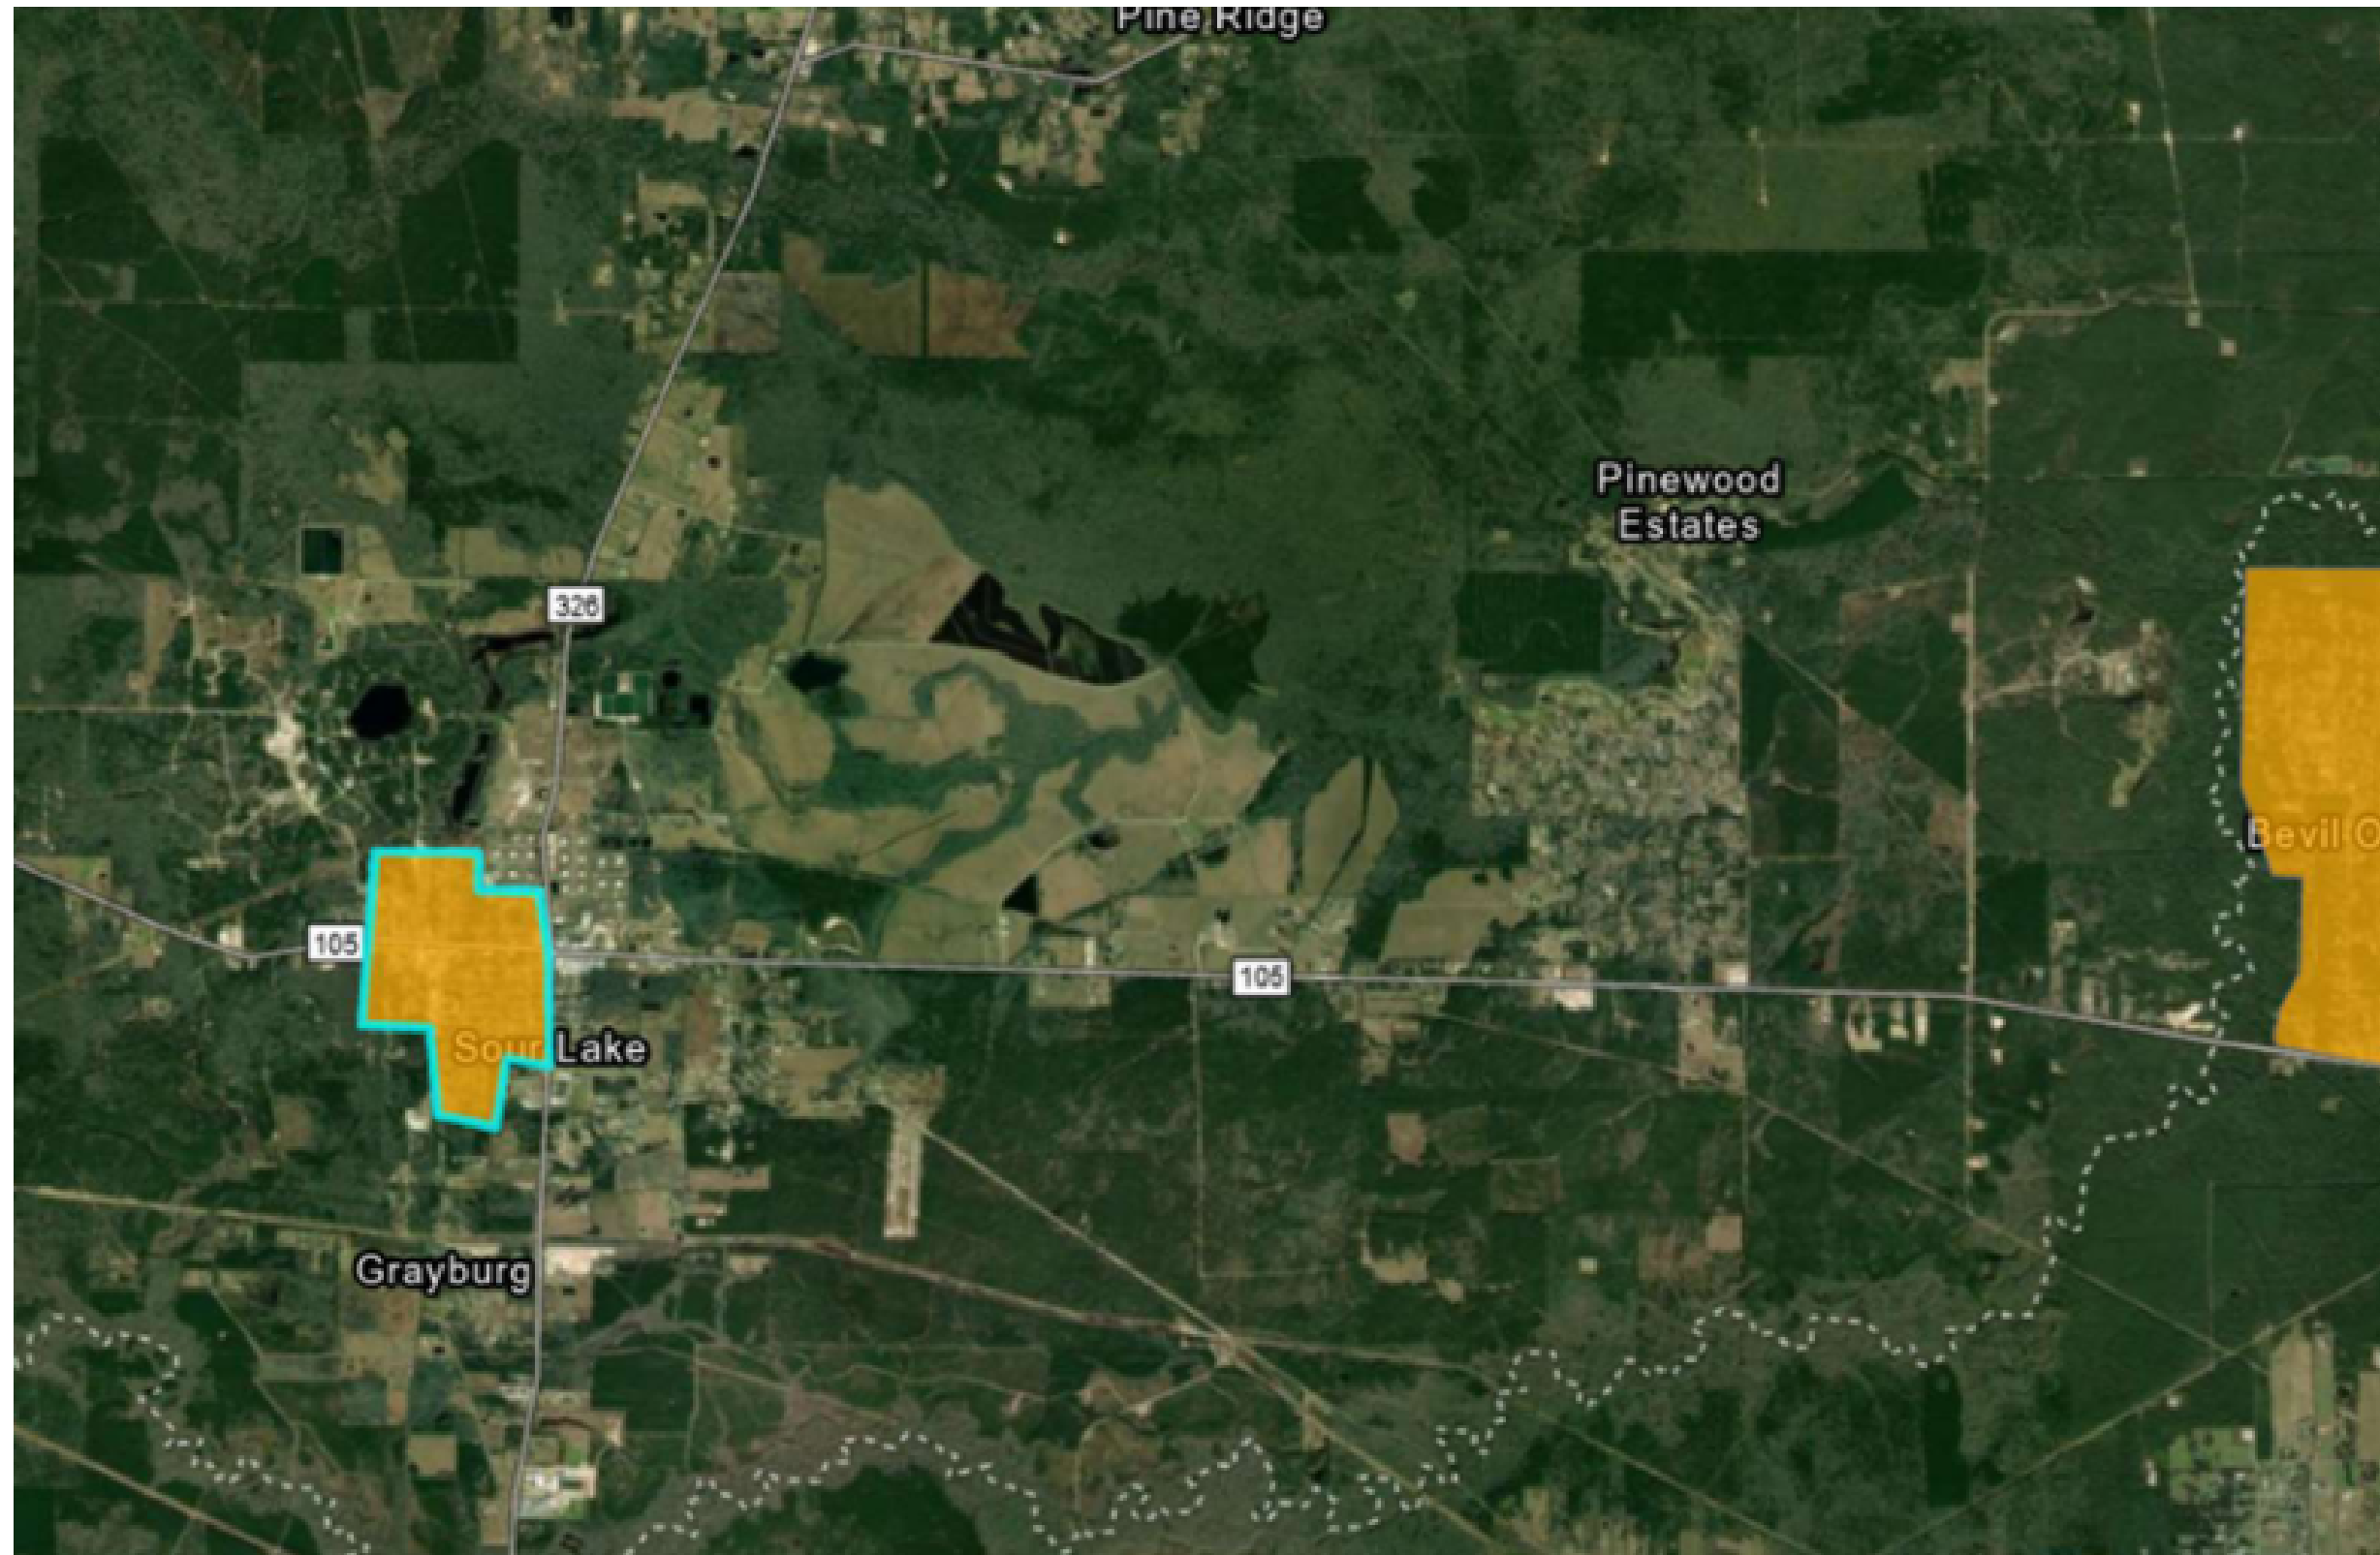

Site #1: El Vista - Port Arthur

Site #2: West 17th to 19th - Port Arthur

Site #3: Lakeside Dr. - Port Arthur

Site #4: 9th & Jimmy Johnson - Port Arthur

Site #5: Area Near Lincoln Middle School - Port Arthur

Site #6: Montrose - Port Arthur

Site #7: West Side of Port Arthur

Site #8: Air Team Site 1 - Beaumont

Site #9: Keith Road - Beaumont

Site #10: Lavaca St. - Beaumont

Site #11: Air Team Site 2 - Port Neches

Site #12: Central Buna

Site #13: Bevil Oaks

Site #14: Silsbee

Site #15: Sour Lake (West Side)

Site #16: Valinda Estates - Silsbee

Site #17: Longleaf Subdivision - Lumberton

Site #18: Sandy Creek - Jasper

Site #19: Rose Hill Acres

Site #20: East Groves