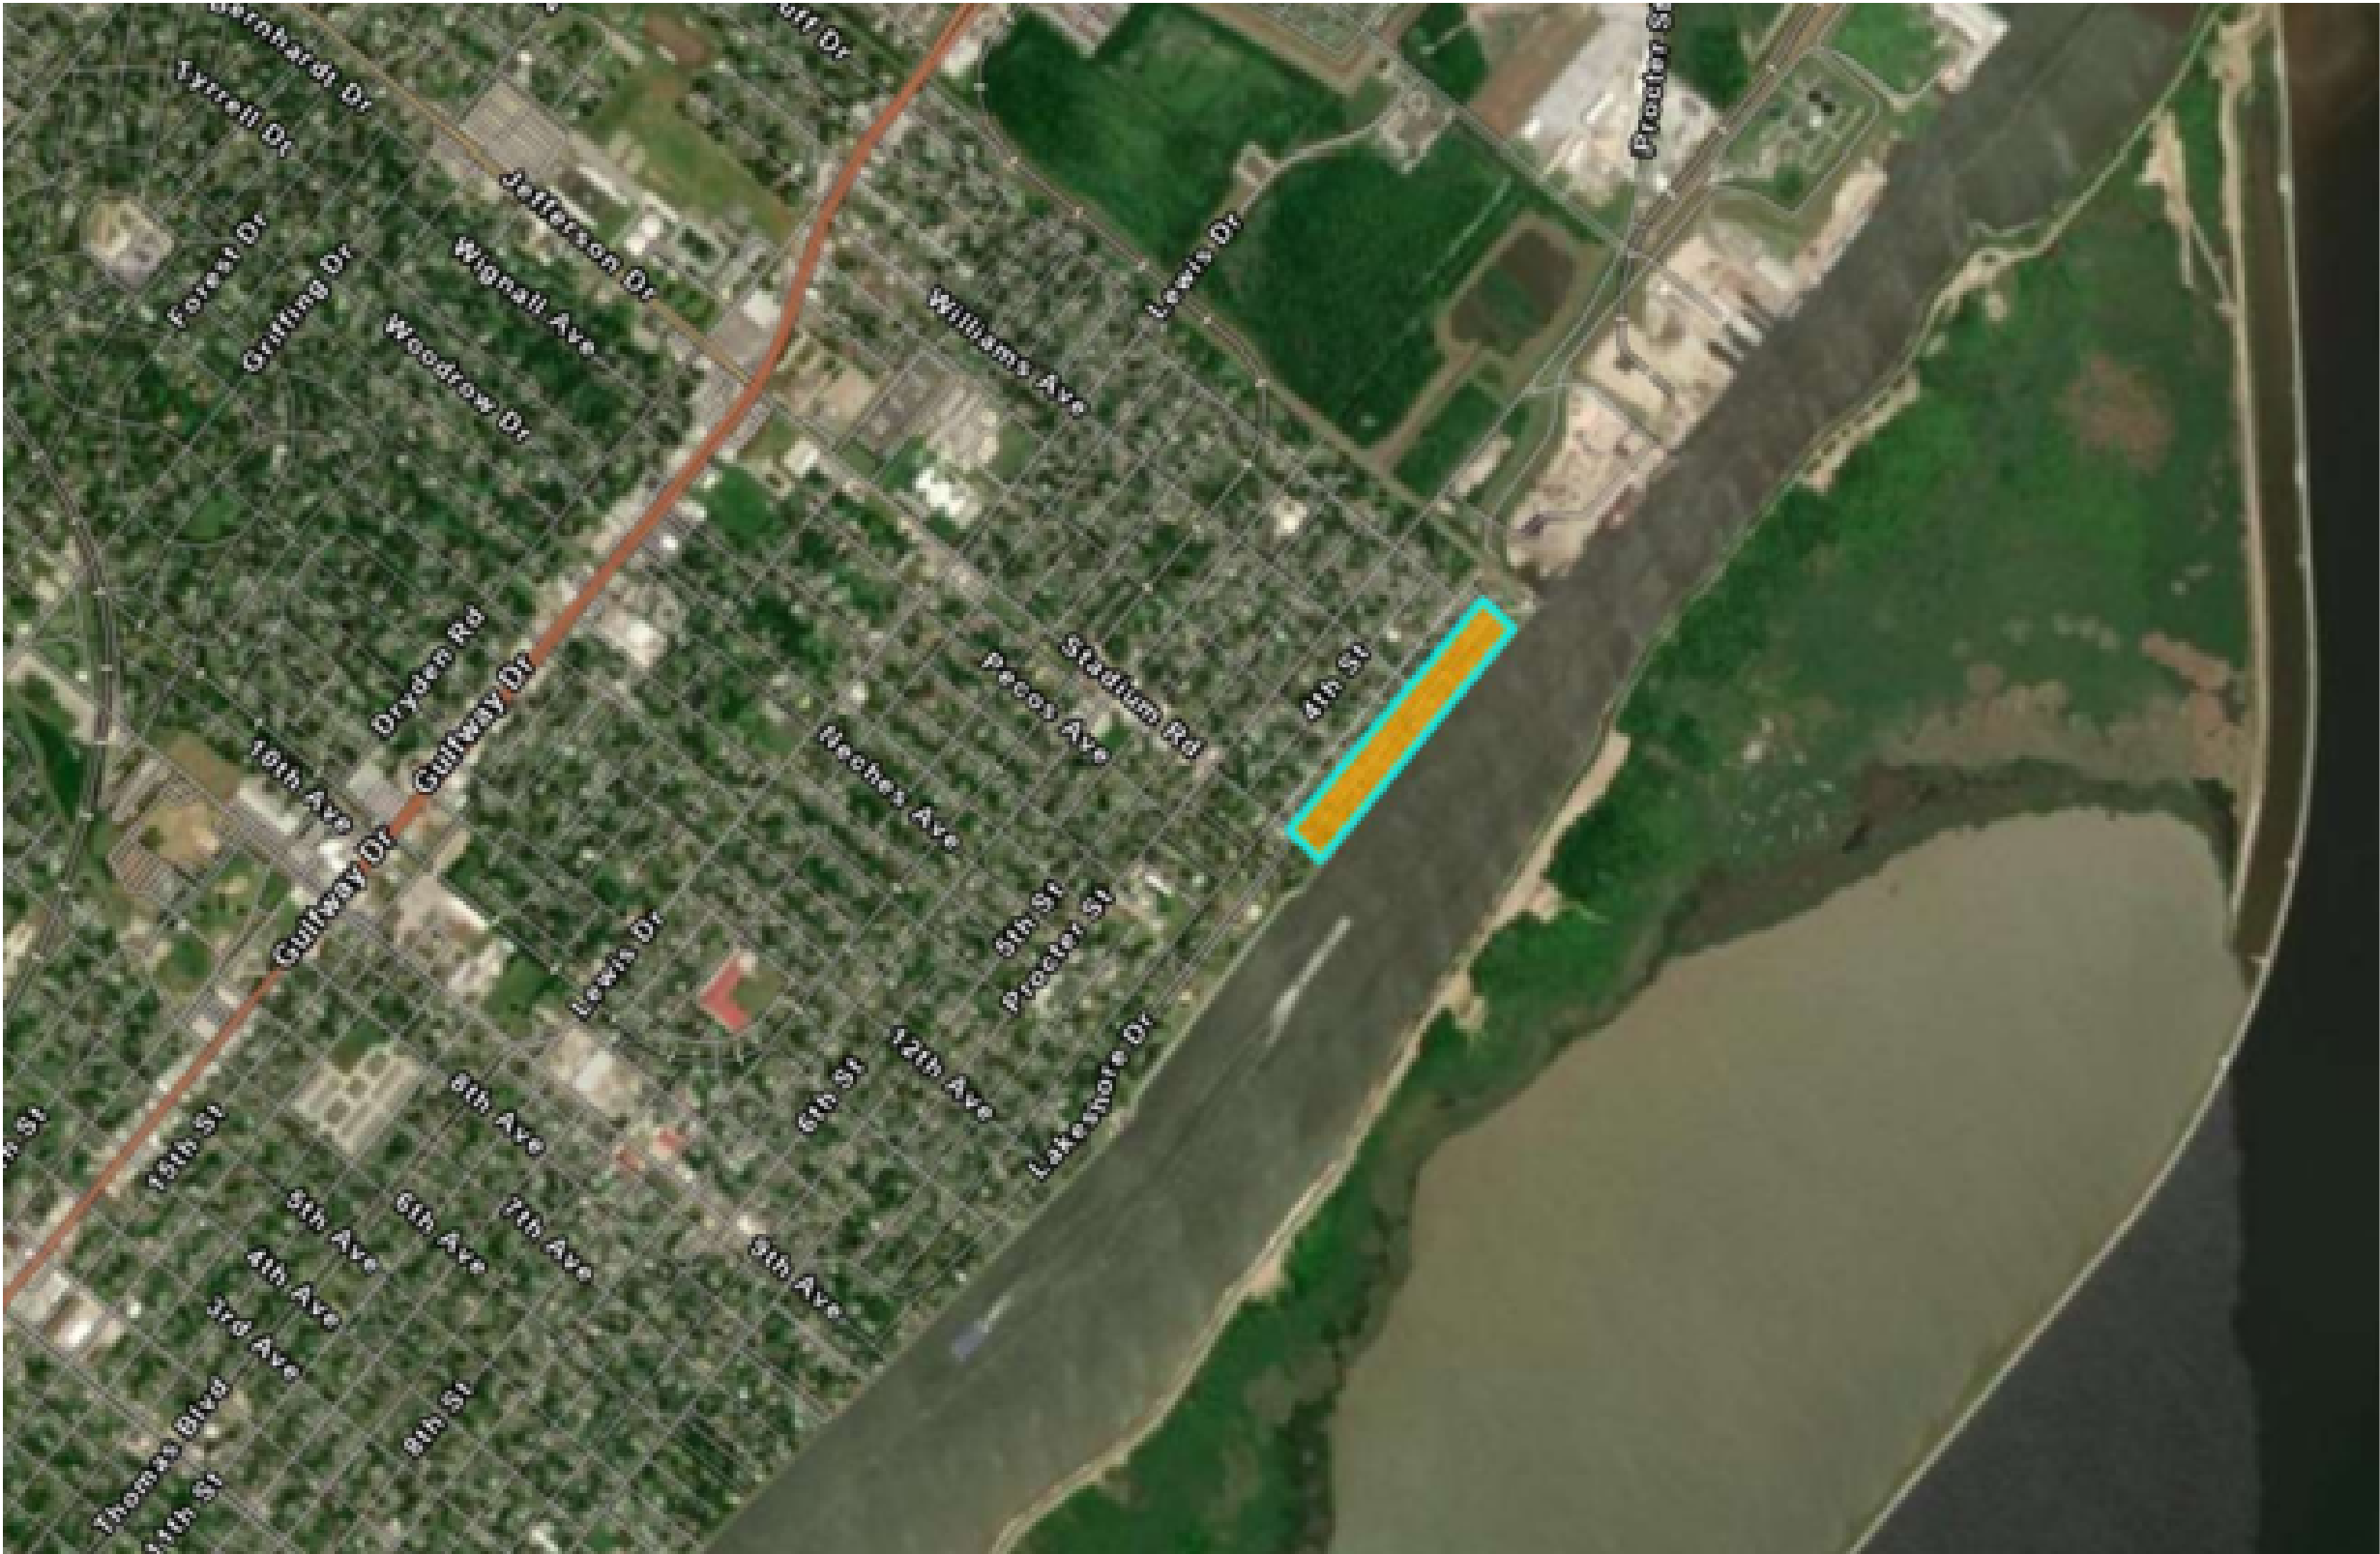

Site #1: El Vista - Port Arthur

Site #2: West 17th to 19th - Port Arthur

Site #3: Lakeside Dr. - Port Arthur

Site #4: 9th & Jimmy Johnson - Port Arthur

Site #5: Area Near Lincoln Middle School - Port Arthur

Site #6: Montrose - Port Arthur

Site #7: West Side of Port Arthur

Site #8: Air Team Site 1 - Beaumont

Site #9: Keith Road - Beaumont

Site #10: Lavaca St. - Beaumont

Site #11: Air Team Site 2 - Port Neches

Site #12: Central Buna

Site #13: Bevil Oaks

Site #14: Silsbee

Site #15: Sour Lake (West Side)

Site #16: Valinda Estates - Silsbee

Site #17: Longleaf Subdivision - Lumberton

Site #18: Sandy Creek - Jasper

Site #19: Rose Hill Acres

Site #20: East Groves