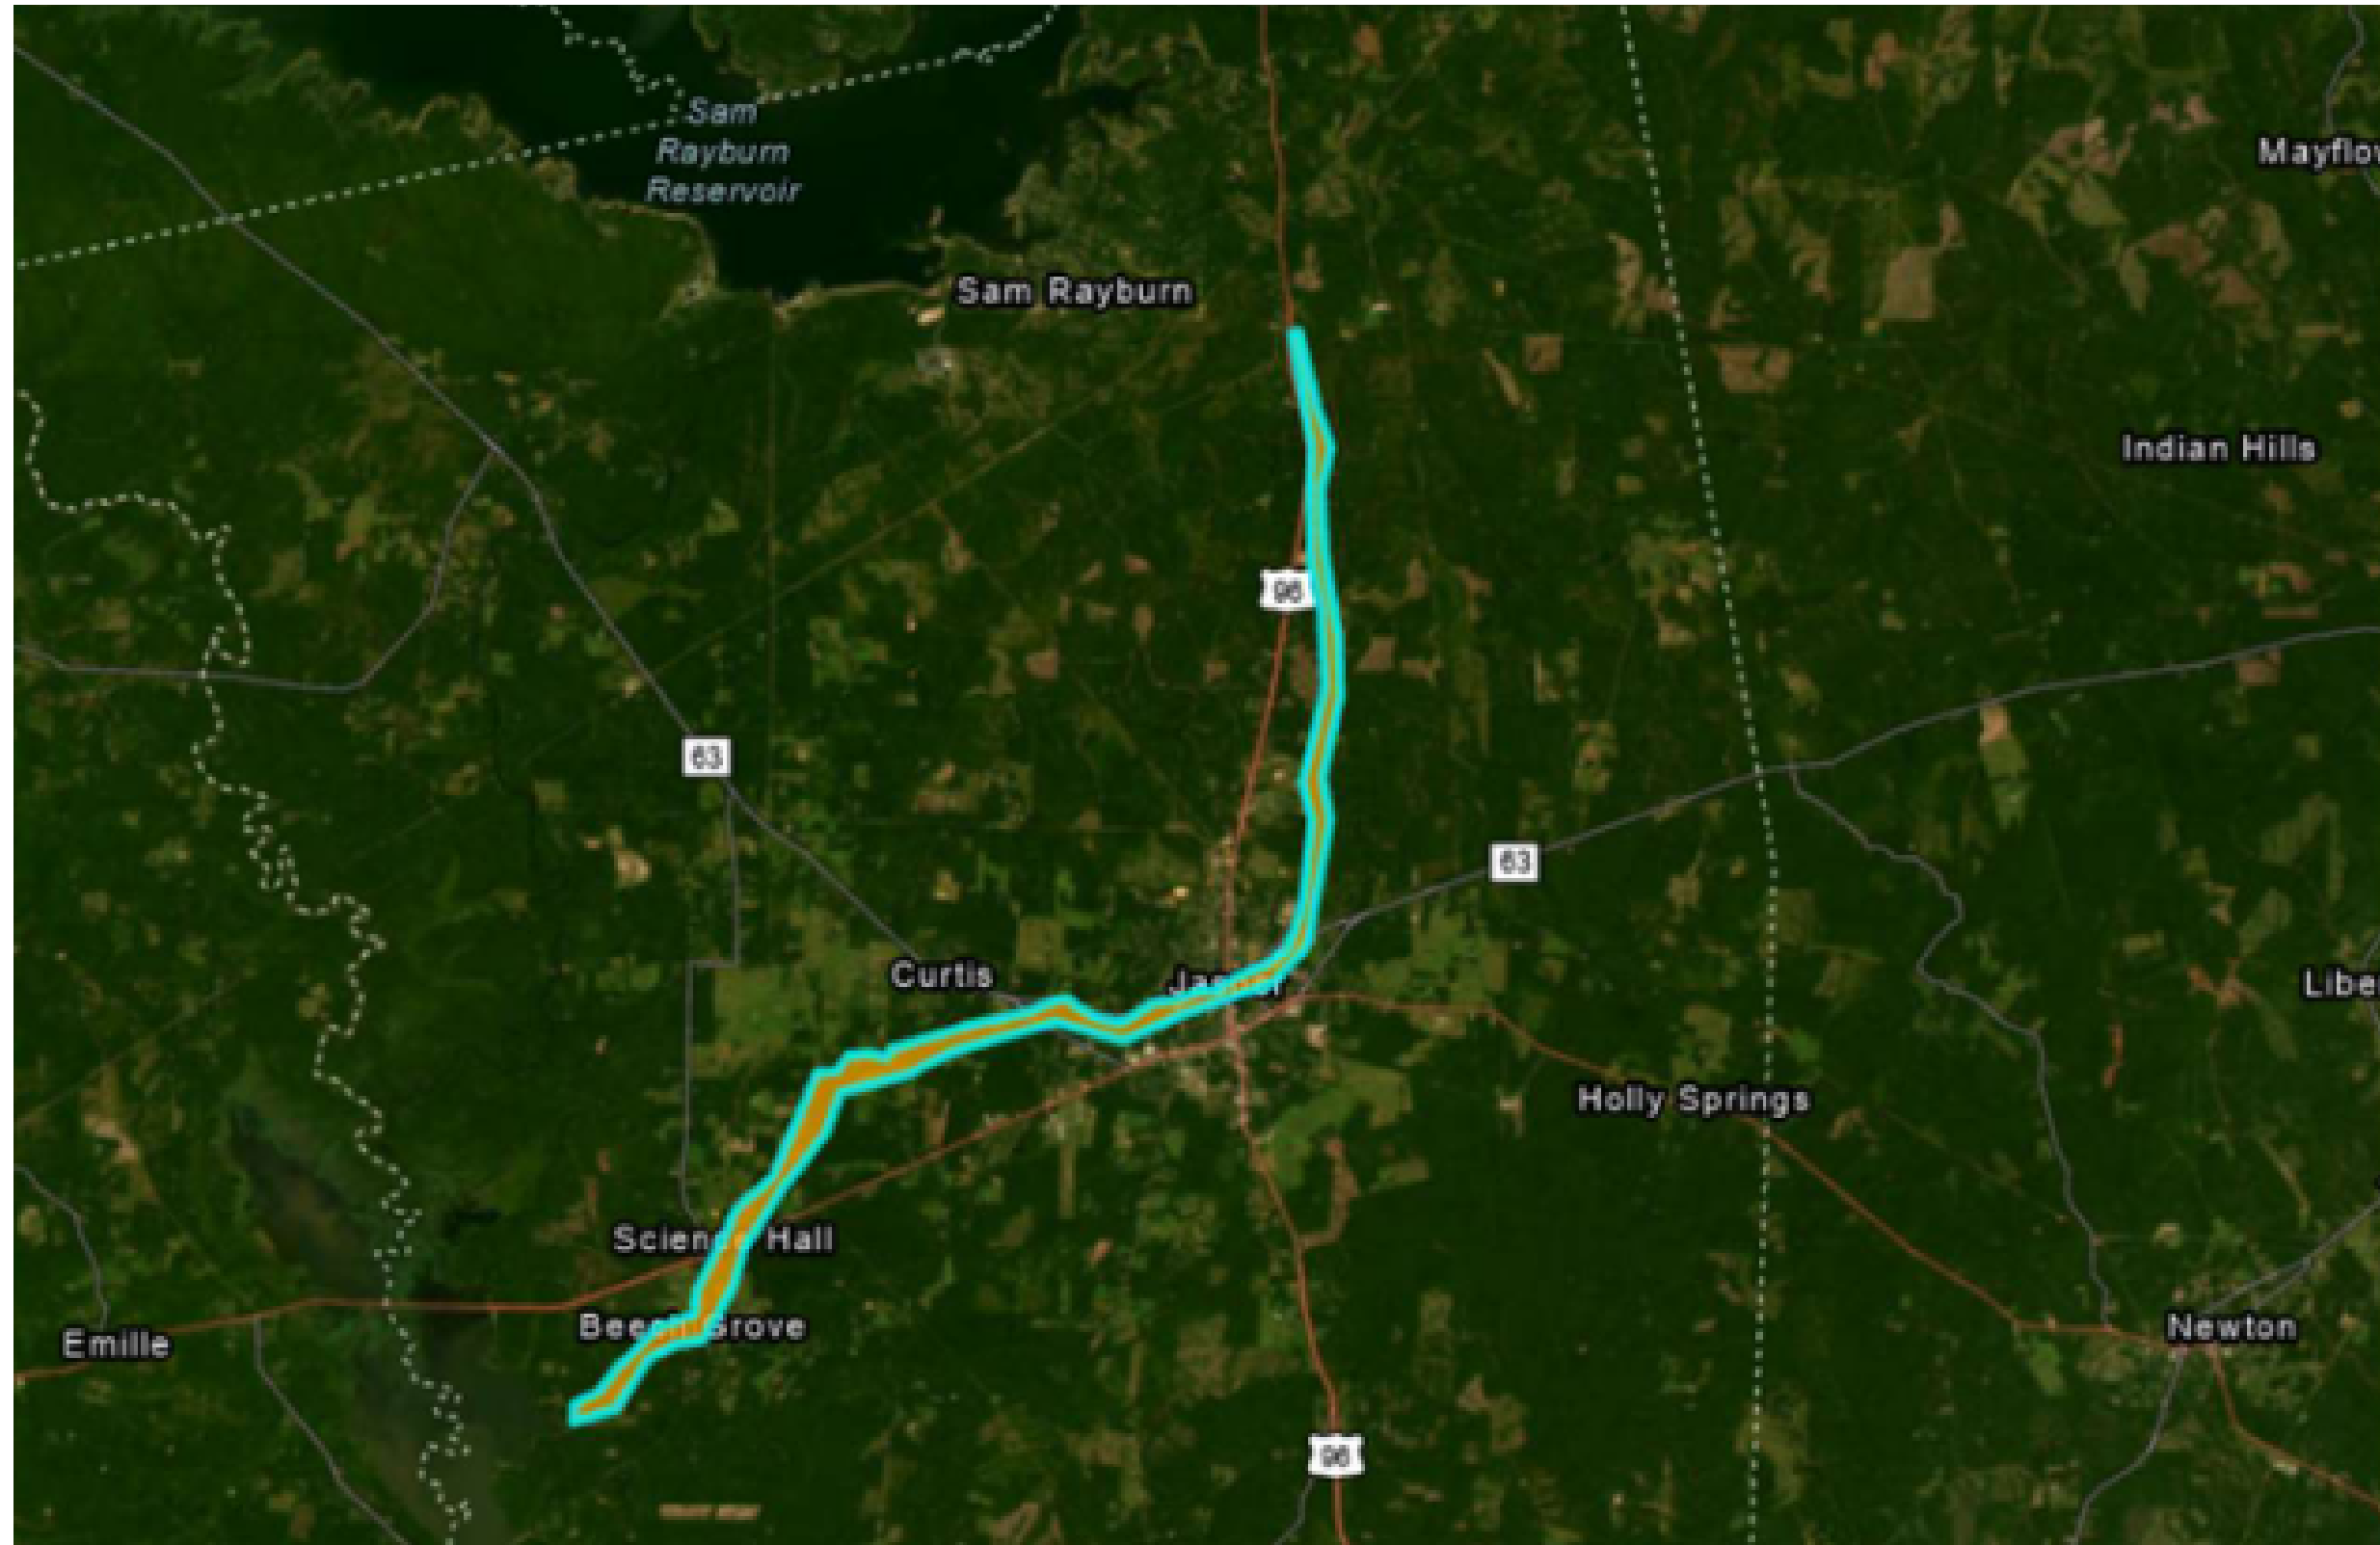

Site #1: El Vista - Port Arthur

Site #2: West 17th to 19th - Port Arthur

Site #3: Lakeside Dr. - Port Arthur

Site #4: 9th & Jimmy Johnson - Port Arthur

Site #5: Area Near Lincoln Middle School - Port Arthur

Site #6: Montrose - Port Arthur

Site #7: West Side of Port Arthur

Site #8: Air Team Site 1 - Beaumont

Site #9: Keith Road - Beaumont

Site #10: Lavaca St. - Beaumont

Site #11: Air Team Site 2 - Port Neches

Site #12: Central Buna

Site #13: Bevil Oaks

Site #14: Silsbee

Site #15: Sour Lake (West Side)

Site #16: Valinda Estates - Silsbee

Site #17: Longleaf Subdivision - Lumberton

Site #18: Sandy Creek - Jasper

Site #19: Rose Hill Acres

Site #20: East Groves